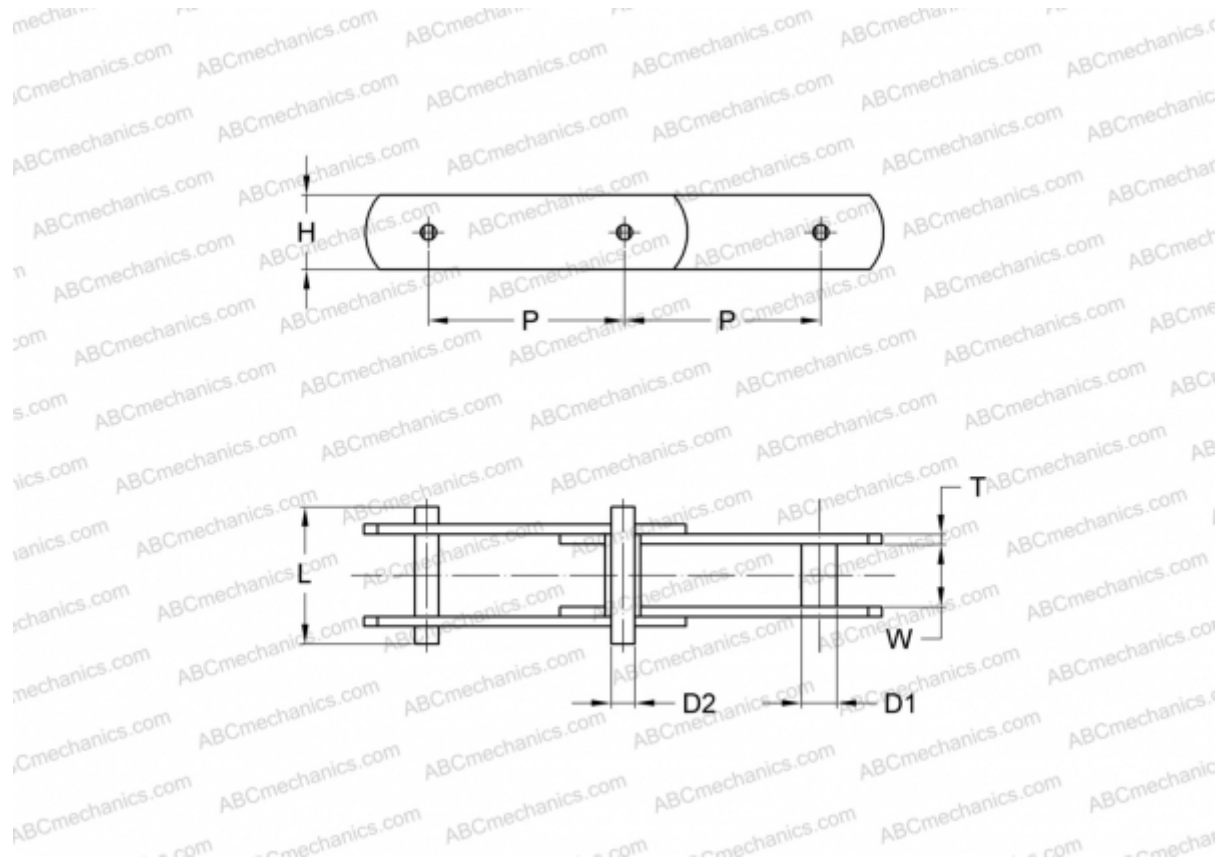

## PHC M56A63X5M SKF

Conveyor chain

TYPE: Conveyor chain, Type M, with bush (SKF)

### Technical specification

#### DIMENSIONS, MM

P	63,000
D1	15,000
W	24,000
D2	10,000
H	31,000
T	4,000
L	52,000

**MANUFACTURER** [SKF](#)

**DESIGNATION BS/ISO:** M56A