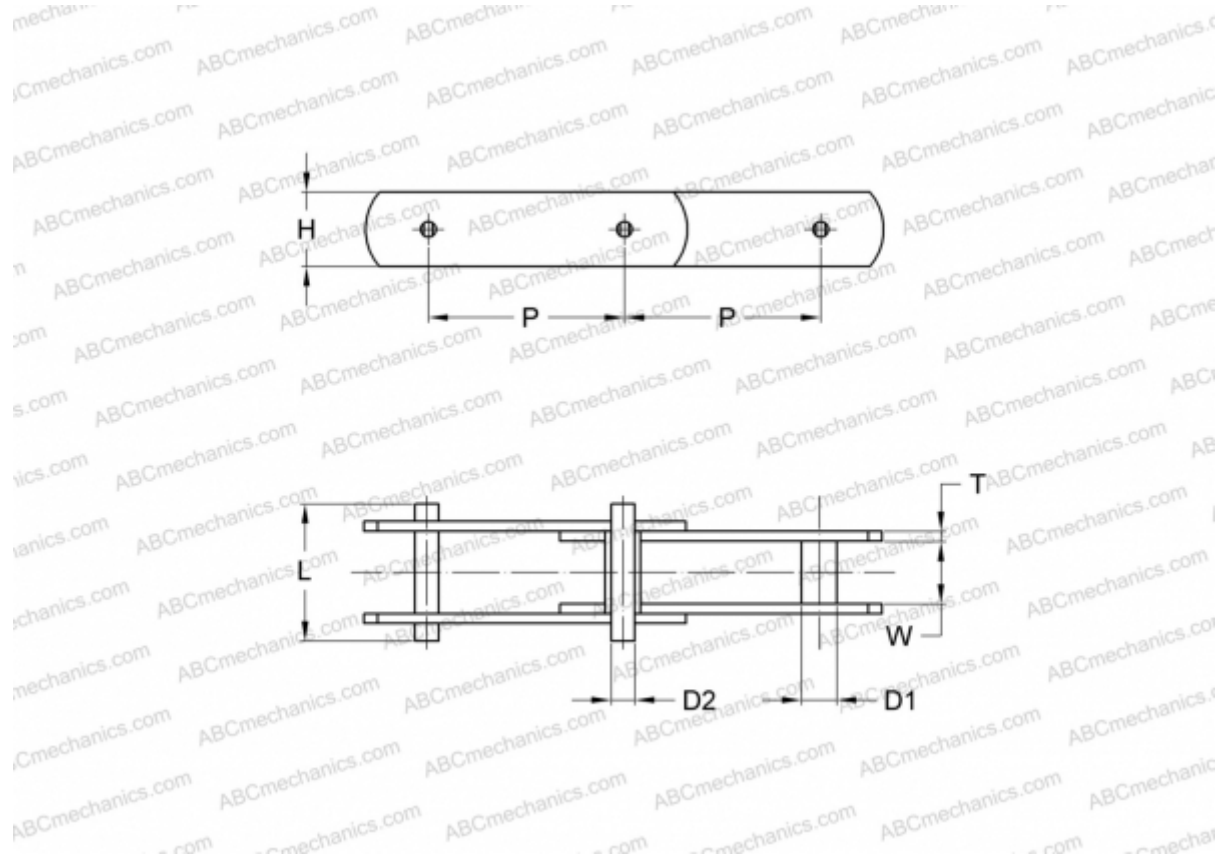

PHC M56A80X5M SKF

Conveyor chain

TYPE: Conveyor chain, Type M, with bush (SKF)

Technical specification

DIMENSIONS, MM

P	80,000
D1	15,000
W	24,000
D2	10,000
H	31,000
T	4,000
L	52,000

MANUFACTURER [SKF](#)

DESIGNATION BS/ISO: M56A