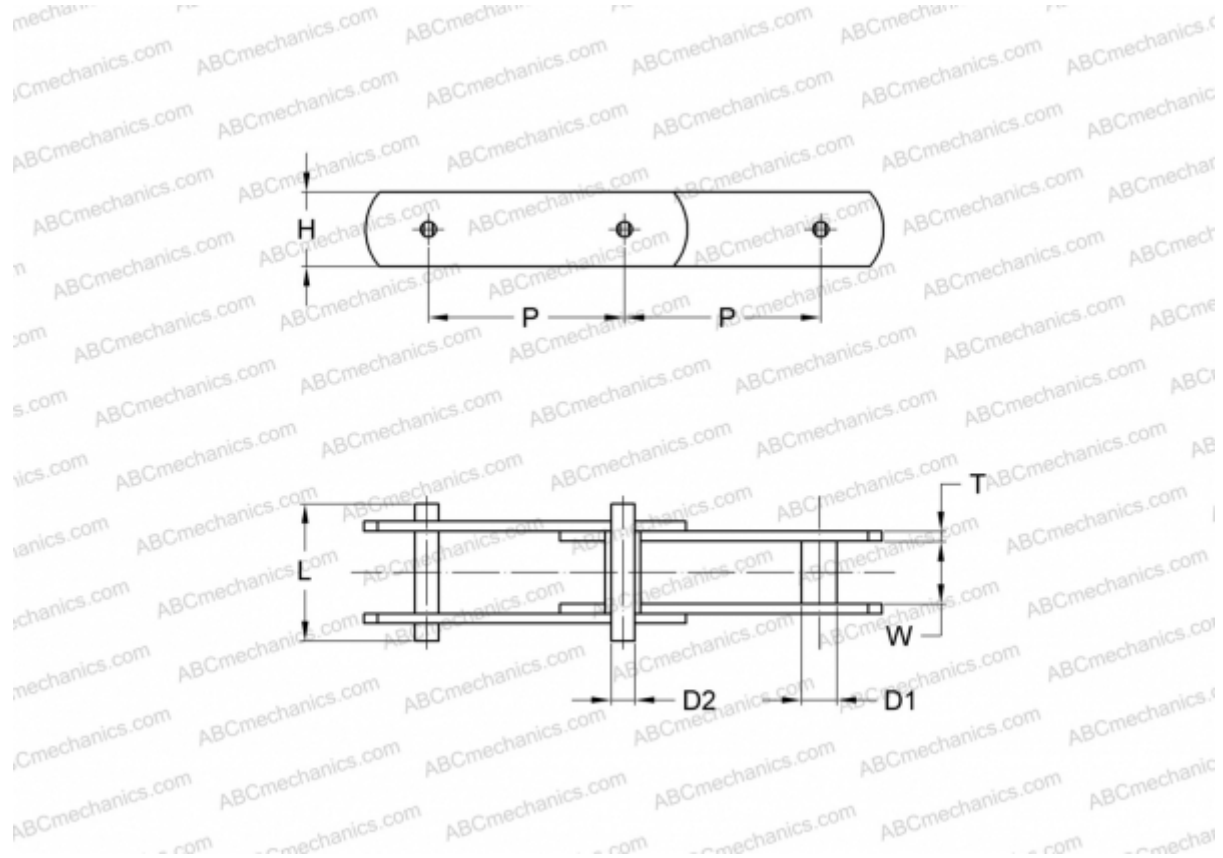

PHC M56A100X5M SKF

Conveyor chain

TYPE: Conveyor chain, Type M, with bush (SKF)

Technical specification

DIMENSIONS, MM

P	100,000
D1	15,000
W	24,000
D2	10,000
H	31,000
T	4,000
L	52,000

MANUFACTURER [SKF](#)

DESIGNATION BS/ISO: M56A