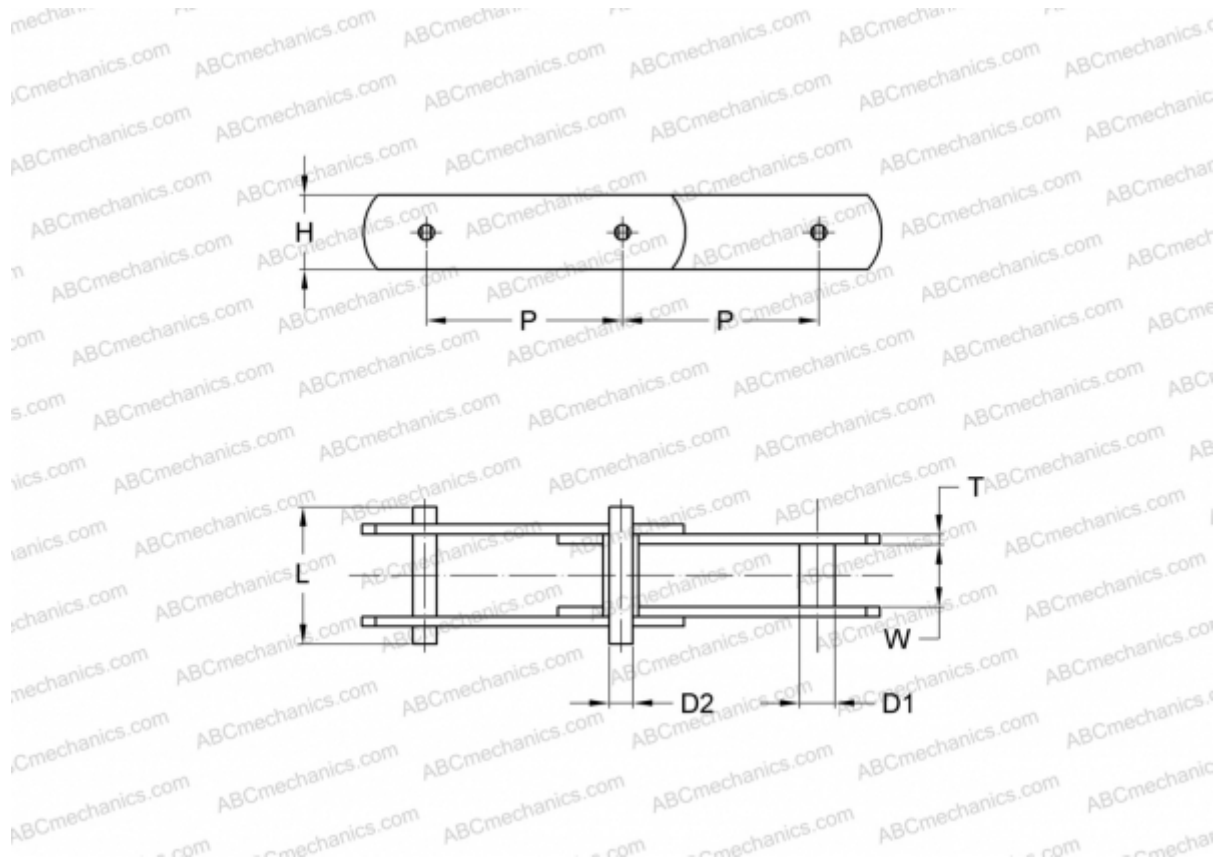

PHC M80A200X5M SKF

Conveyor chain

TYPE: Conveyor chain, Type M, with bush (SKF)

Technical specification

DIMENSIONS, MM

P	200,000
D1	18,000
W	28,000
D2	12,000
H	36,000
T	5,000
L	62,000

MANUFACTURER [SKF](#)

DESIGNATION BS/ISO: M80A