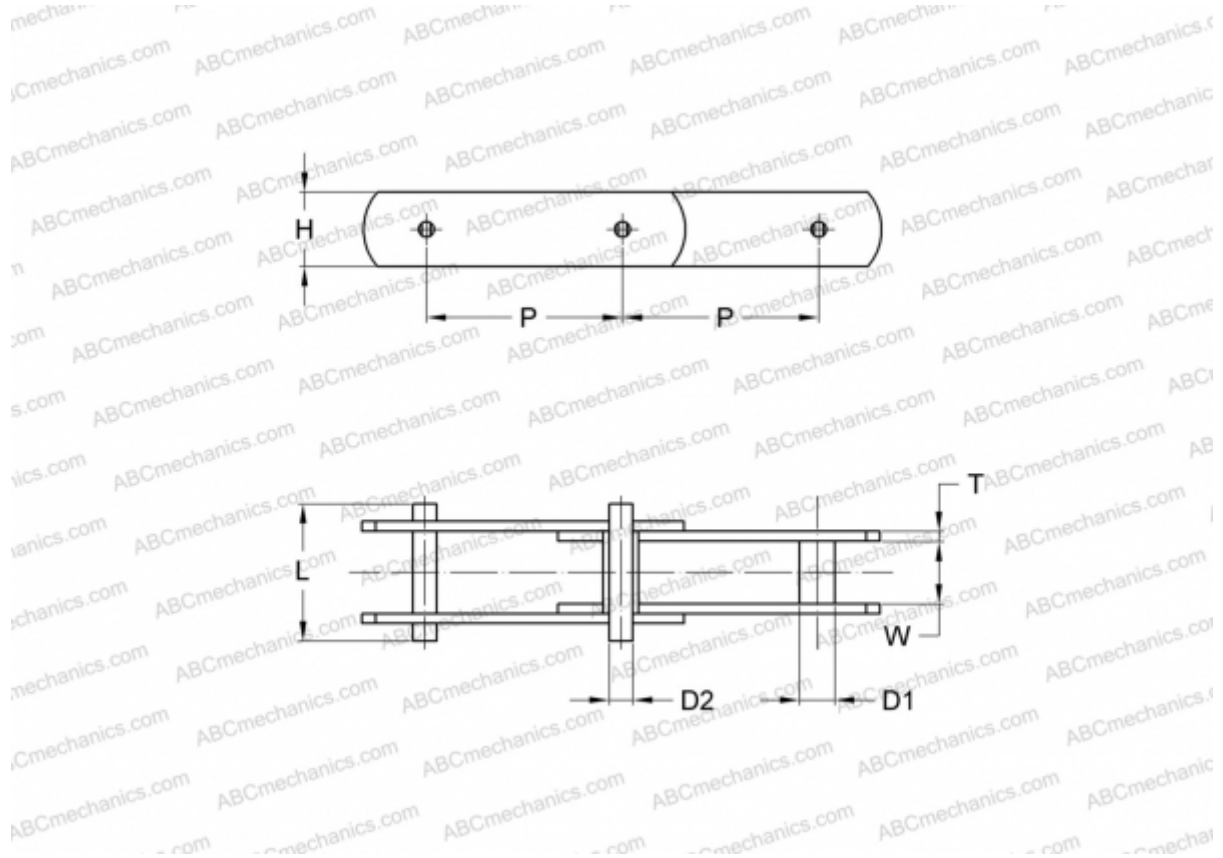

PHC M224A125X5M SKF

Conveyor chain

TYPE: Conveyor chain, Type M, with bush (SKF)

Technical specification

DIMENSIONS, MM

P	125,000
D1	30,000
W	43,000
D2	21,000
H	62,000
T	8,000
L	98,000

MANUFACTURER [SKF](#)

DESIGNATION BS/ISO: M224A