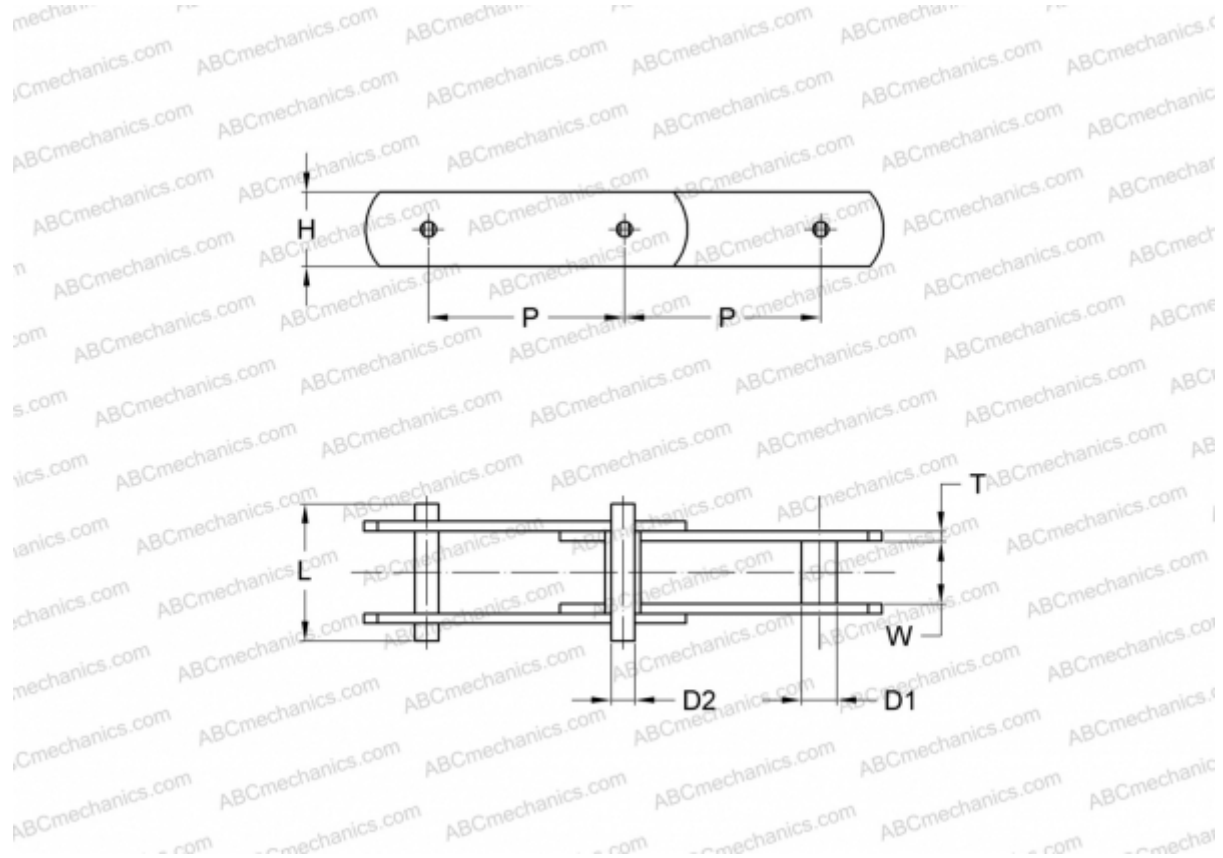

PHC M224A160X5M SKF

Conveyor chain

TYPE: Conveyor chain, Type M, with bush (SKF)

Technical specification

DIMENSIONS, MM

P	160,000
D1	30,000
W	43,000
D2	21,000
H	62,000
T	8,000
L	98,000

MANUFACTURER [SKF](#)

DESIGNATION BS/ISO: M224A