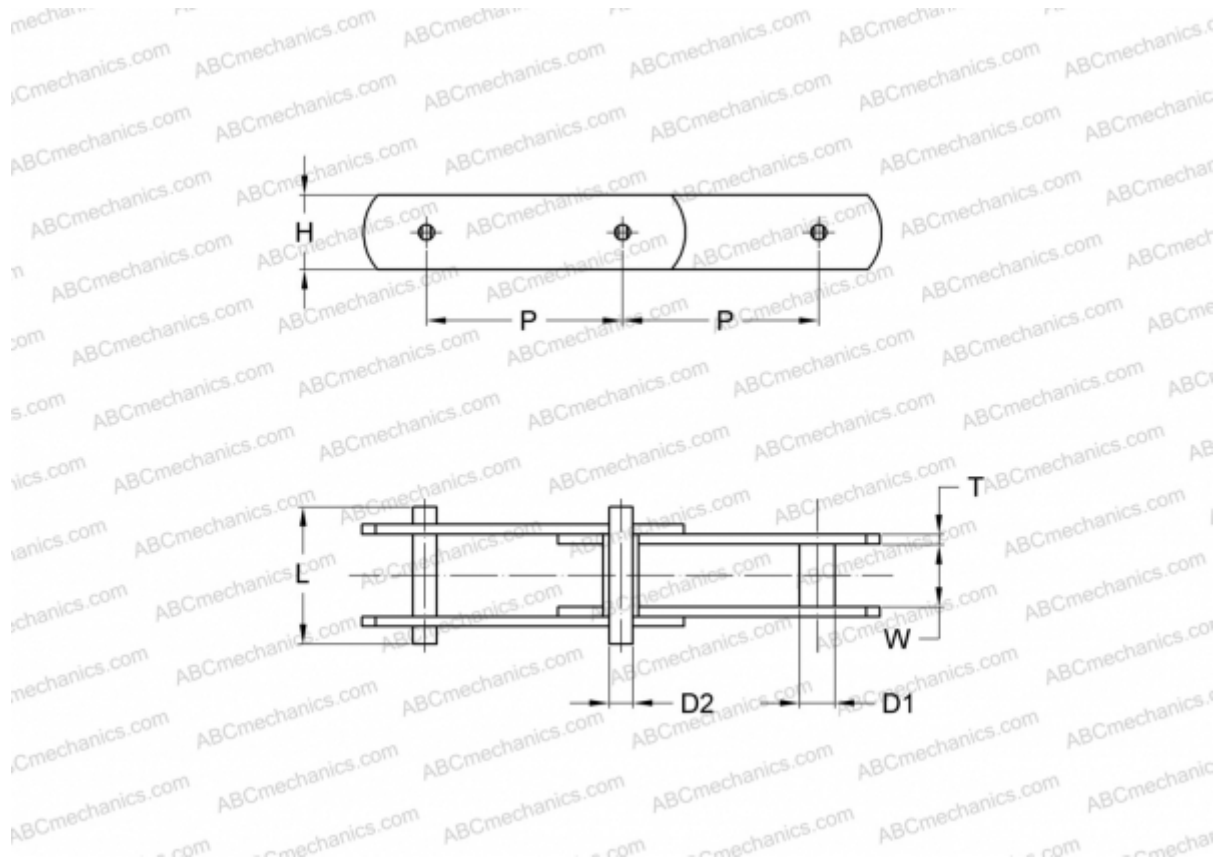

## PHC M224A200X5M SKF

Conveyor chain

TYPE: Conveyor chain, Type M, with bush (SKF)

### Technical specification

#### DIMENSIONS, MM

P	200,000
D1	30,000
W	43,000
D2	21,000
H	62,000
T	8,000
L	98,000

**MANUFACTURER** [SKF](#)

**DESIGNATION BS/ISO:** M224A