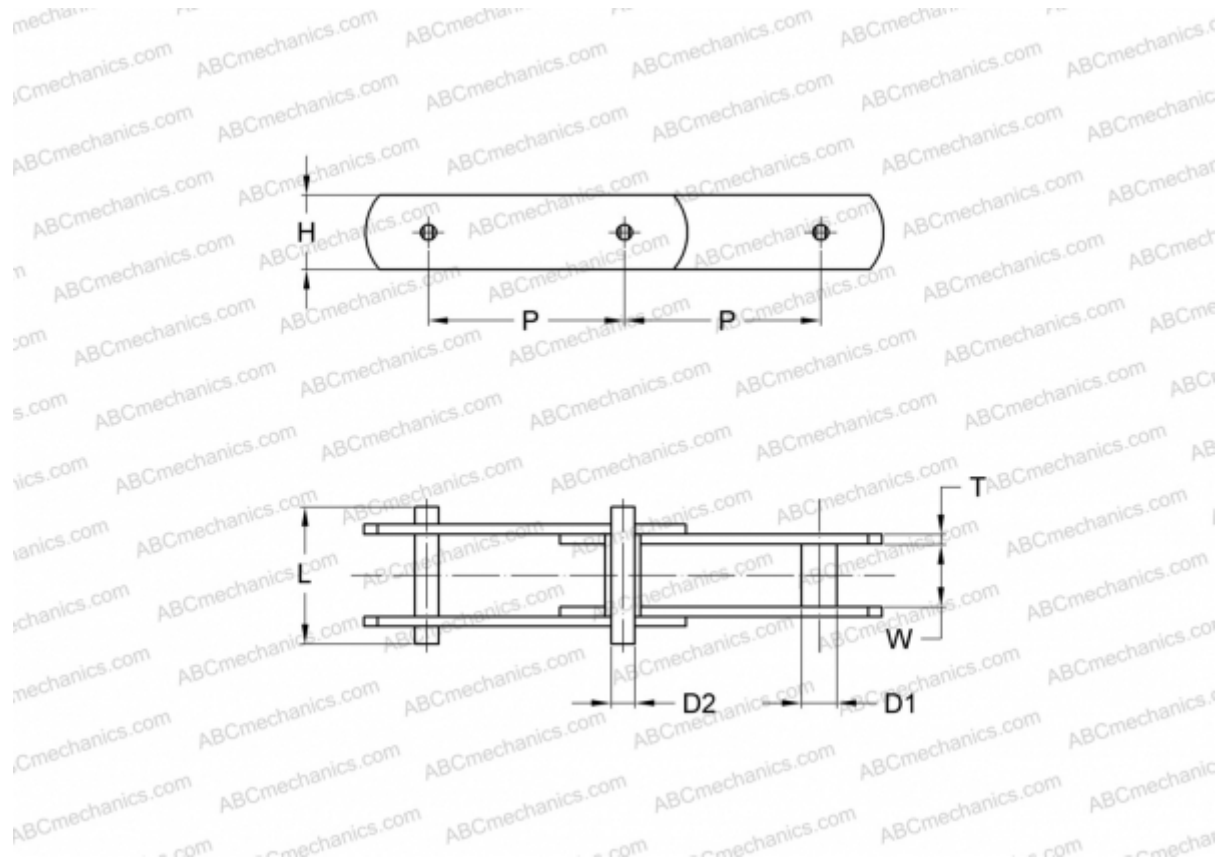

PHC M224A250X5M SKF

Conveyor chain

TYPE: Conveyor chain, Type M, with bush (SKF)

Technical specification

DIMENSIONS, MM

P	250,000
D1	30,000
W	43,000
D2	21,000
H	62,000
T	8,000
L	98,000

MANUFACTURER [SKF](#)

DESIGNATION BS/ISO: M224A