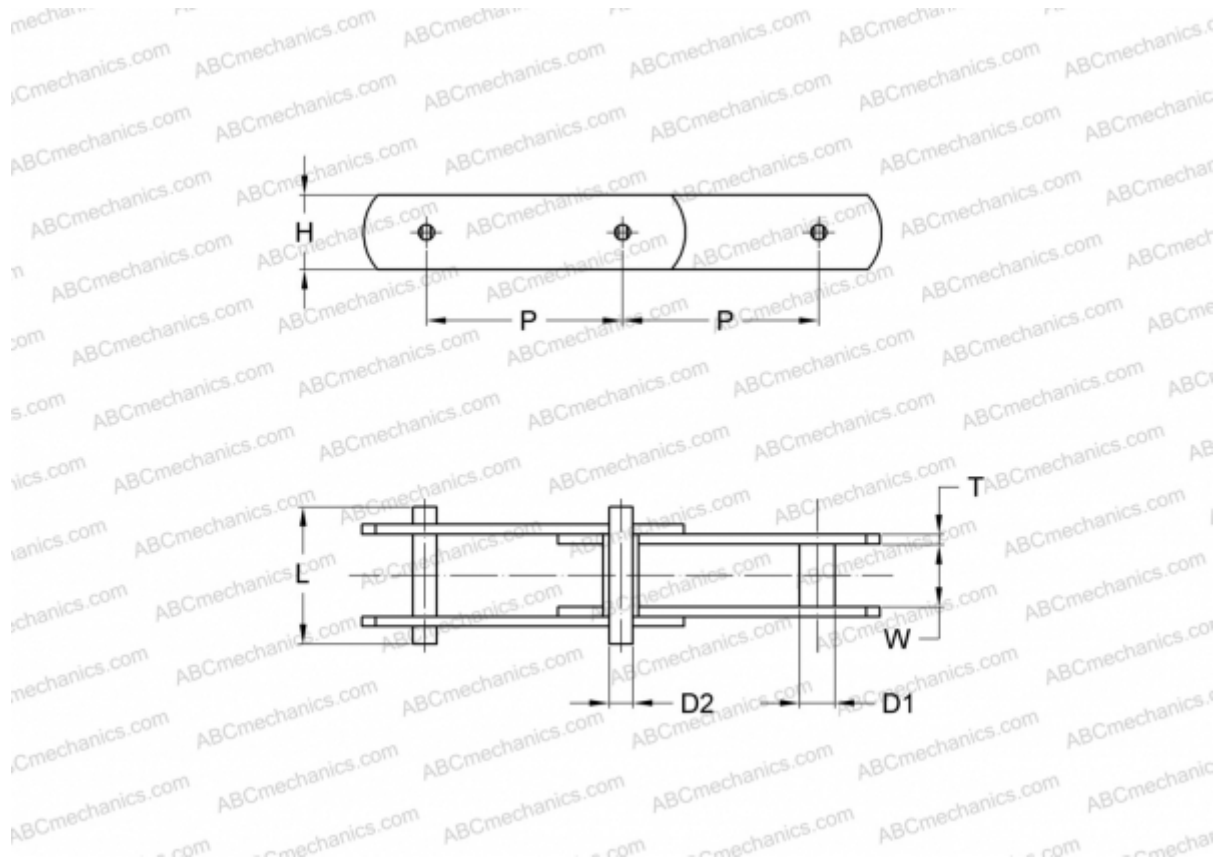

PHC M224A315X5M SKF

Conveyor chain

TYPE: Conveyor chain, Type M, with bush (SKF)

Technical specification

DIMENSIONS, MM

P	315,000
D1	30,000
W	43,000
D2	21,000
H	62,000
T	8,000
L	98,000

MANUFACTURER [SKF](#)

DESIGNATION BS/ISO: M224A