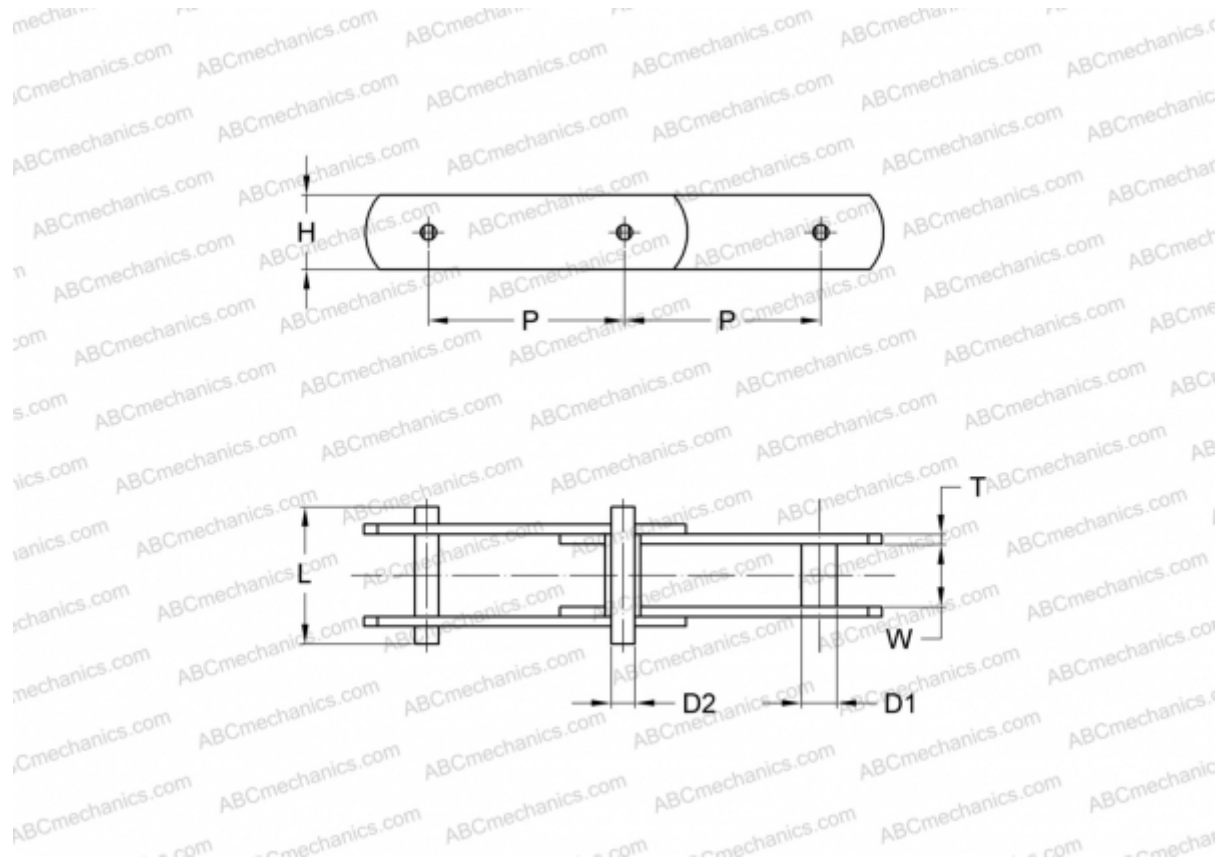

PHC M224A400X5M SKF

Conveyor chain

TYPE: Conveyor chain, Type M, with bush (SKF)

Technical specification

DIMENSIONS, MM

P	400,000
D1	30,000
W	43,000
D2	21,000
H	62,000
T	8,000
L	98,000

MANUFACTURER [SKF](#)

DESIGNATION BS/ISO: M224A