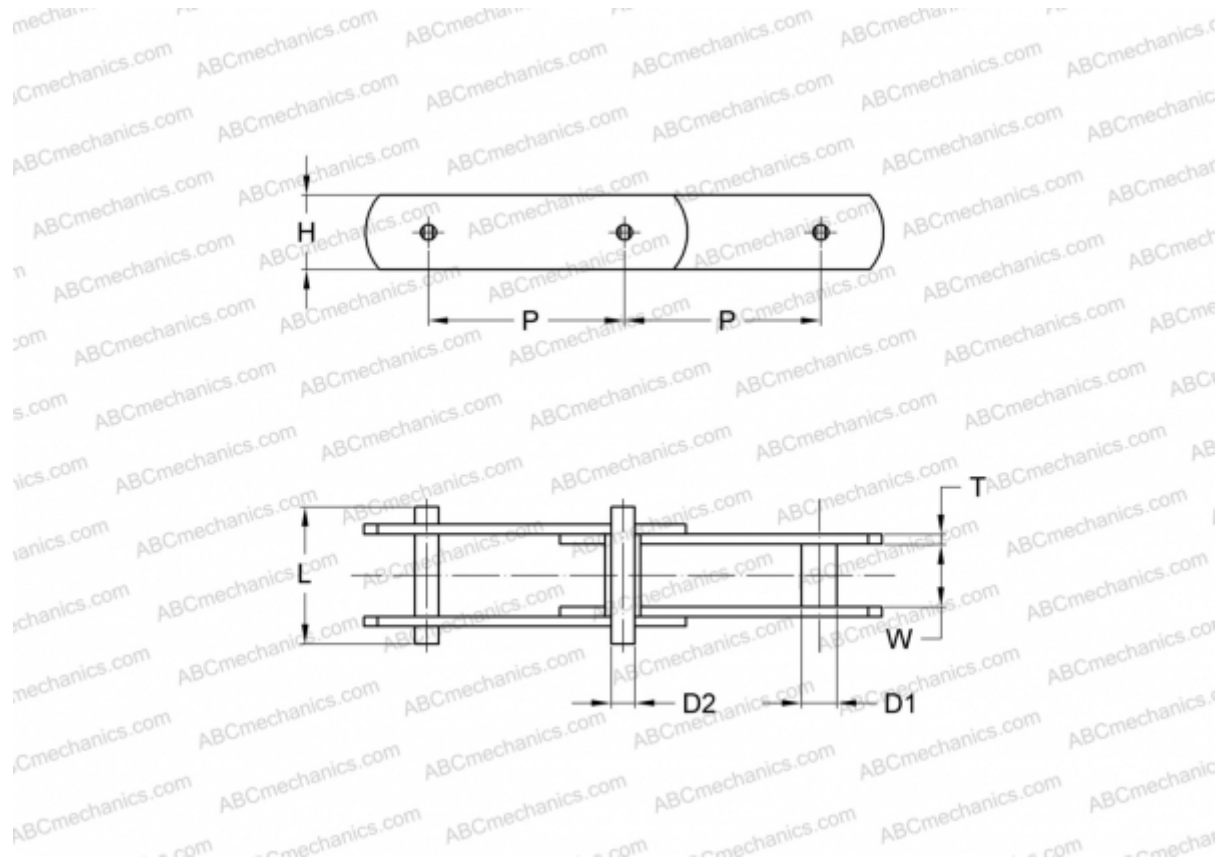

## PHC M224A500X5M SKF

Conveyor chain

TYPE: Conveyor chain, Type M, with bush (SKF)

### Technical specification

#### DIMENSIONS, MM

P	500,000
D1	30,000
W	43,000
D2	21,000
H	62,000
T	8,000
L	98,000

**MANUFACTURER** [SKF](#)

**DESIGNATION BS/ISO:** M224A