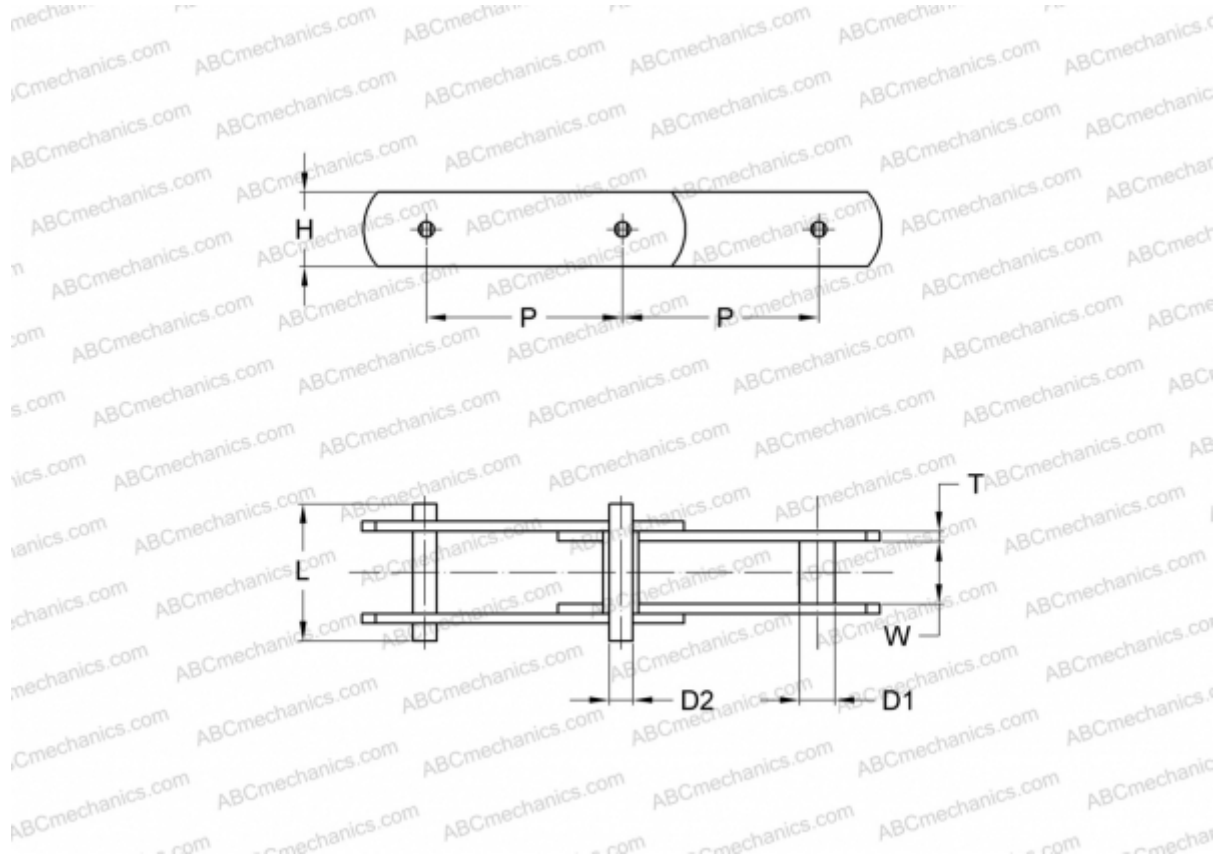

PHC M224A630X5M SKF

Conveyor chain

TYPE: Conveyor chain, Type M, with bush (SKF)

Technical specification

DIMENSIONS, MM

P	630,000
D1	30,000
W	43,000
D2	21,000
H	62,000
T	8,000
L	98,000

MANUFACTURER [SKF](#)

DESIGNATION BS/ISO: M224A