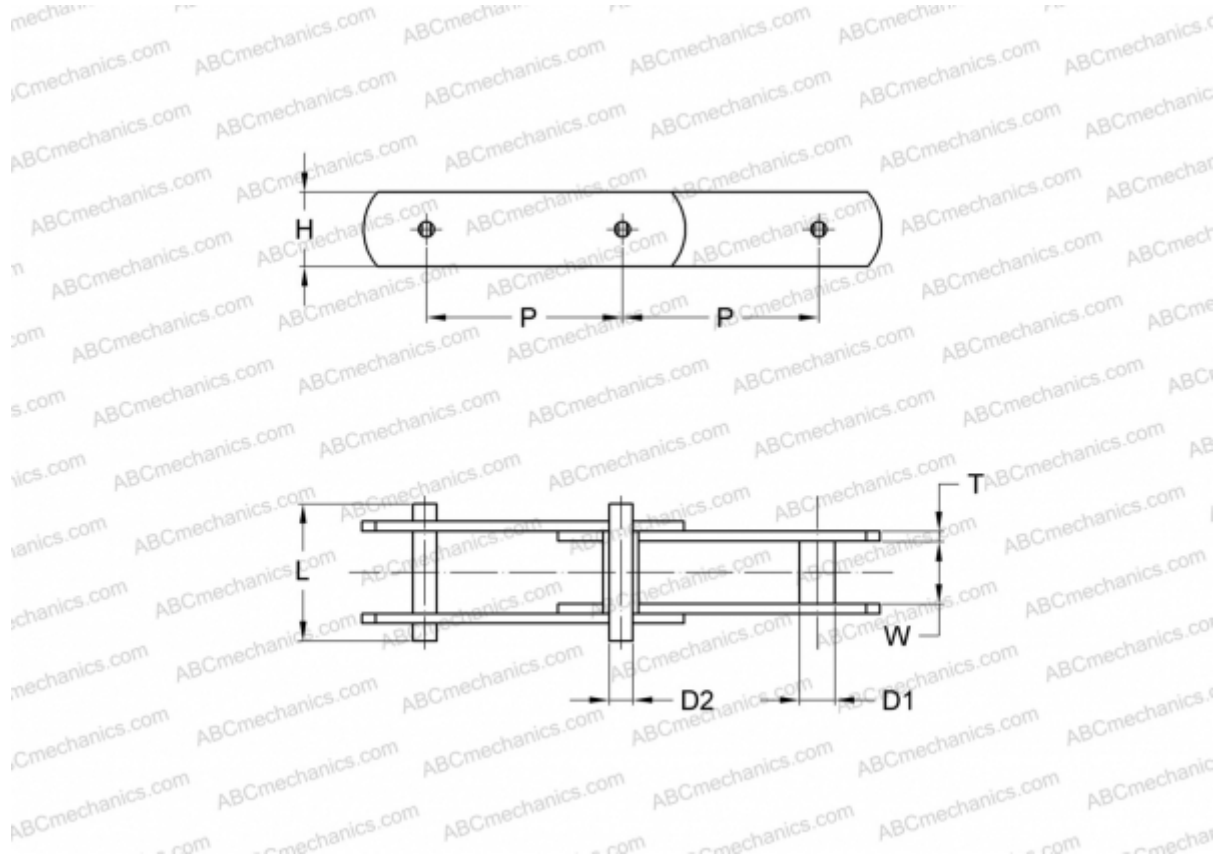

PHC M315A160X5M SKF

Conveyor chain

TYPE: Conveyor chain, Type M, with bush (SKF)

Technical specification

DIMENSIONS, MM

P	160,000
D1	36,000
W	48,000
D2	25,000
H	72,000
T	10,000
L	112,000

MANUFACTURER [SKF](#)