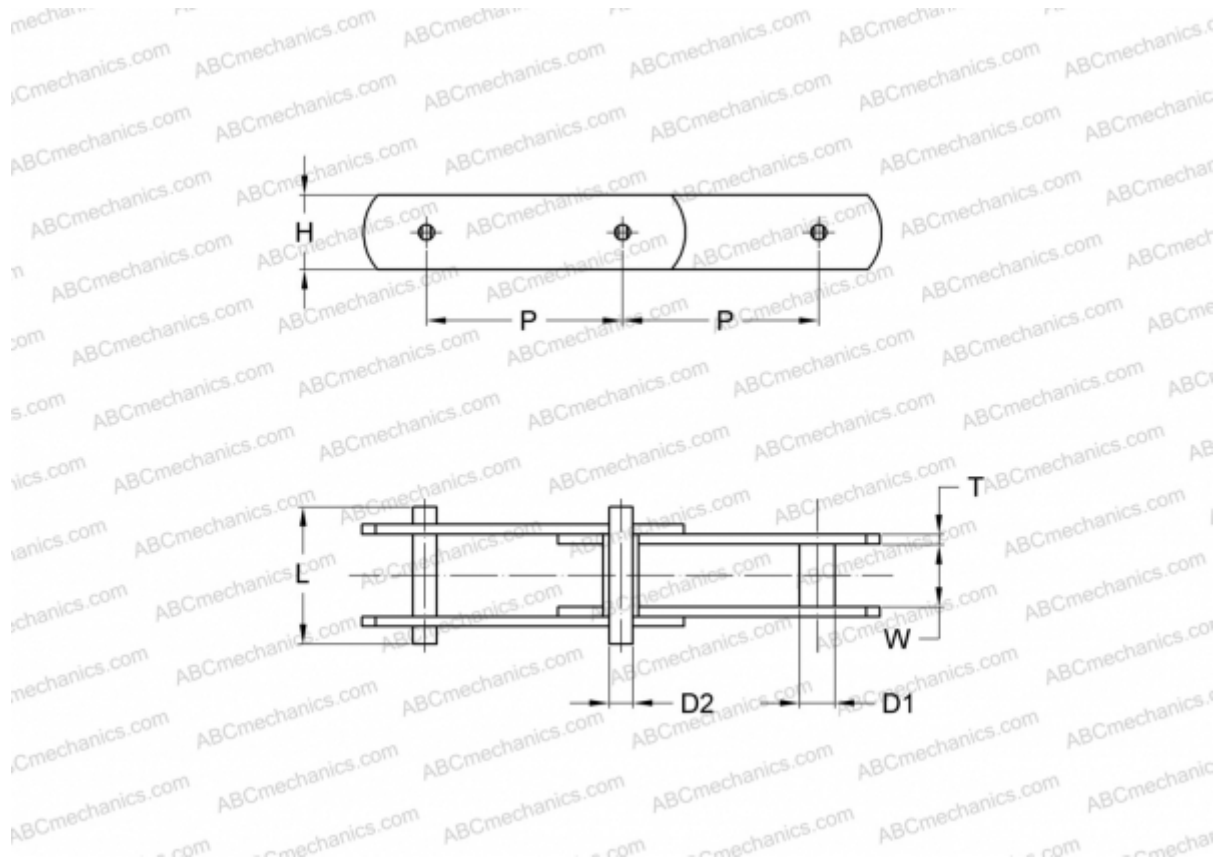

PHC M315A200X5M SKF

Conveyor chain

TYPE: Conveyor chain, Type M, with bush (SKF)

Technical specification

DIMENSIONS, MM

P	200,000
D1	36,000
W	48,000
D2	25,000
H	72,000
T	10,000
L	112,000

MANUFACTURER [SKF](#)