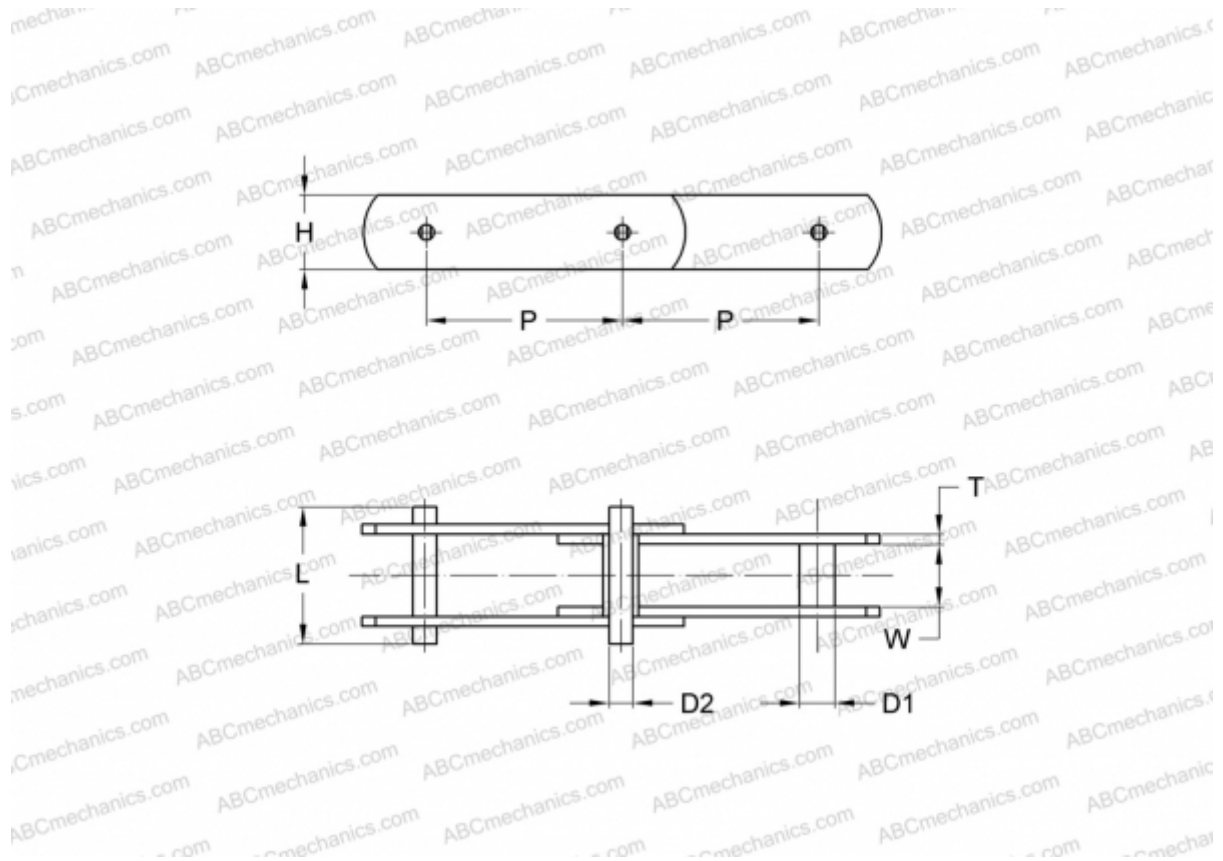

PHC M315A400X5M SKF

Conveyor chain

TYPE: Conveyor chain, Type M, with bush (SKF)

Technical specification

DIMENSIONS, MM

P	400,000
D1	36,000
W	48,000
D2	25,000
H	72,000
T	10,000
L	112,000

MANUFACTURER [SKF](#)