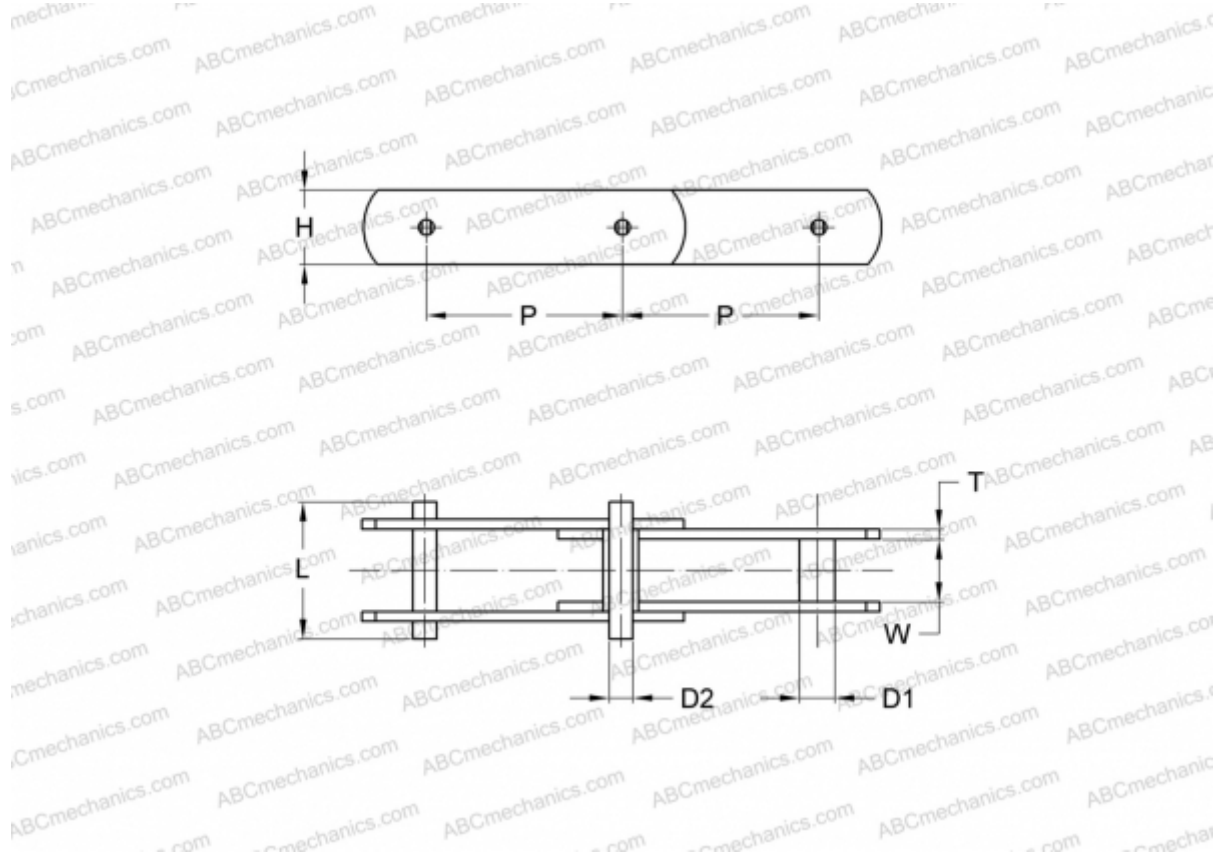

PHC M315A500X5M SKF

Conveyor chain

TYPE: Conveyor chain, Type M, with bush (SKF)

Technical specification

DIMENSIONS, MM

P	500,000
D1	36,000
W	48,000
D2	25,000
H	72,000
T	10,000
L	112,000

MANUFACTURER [SKF](#)