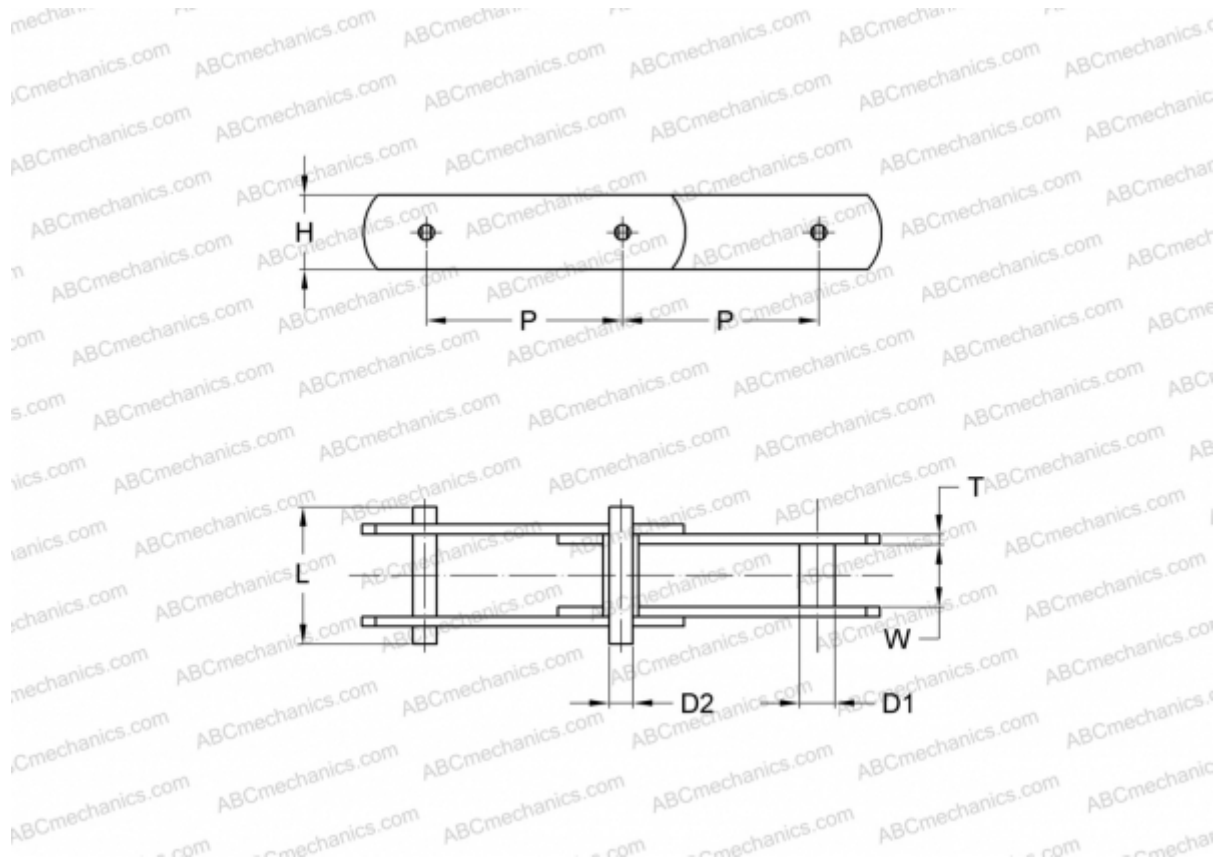

PHC M20A40X10FT SKF

Conveyor chain

TYPE: Conveyor chain, Type M, with bush (SKF)

Technical specification

DIMENSIONS, MM

P	40,000
D1	9,000
W	16,000
D2	6,000
H	19,000
T	2,500
L	35,000

MANUFACTURER [SKF](#)

DESIGNATION BS/ISO: M20A