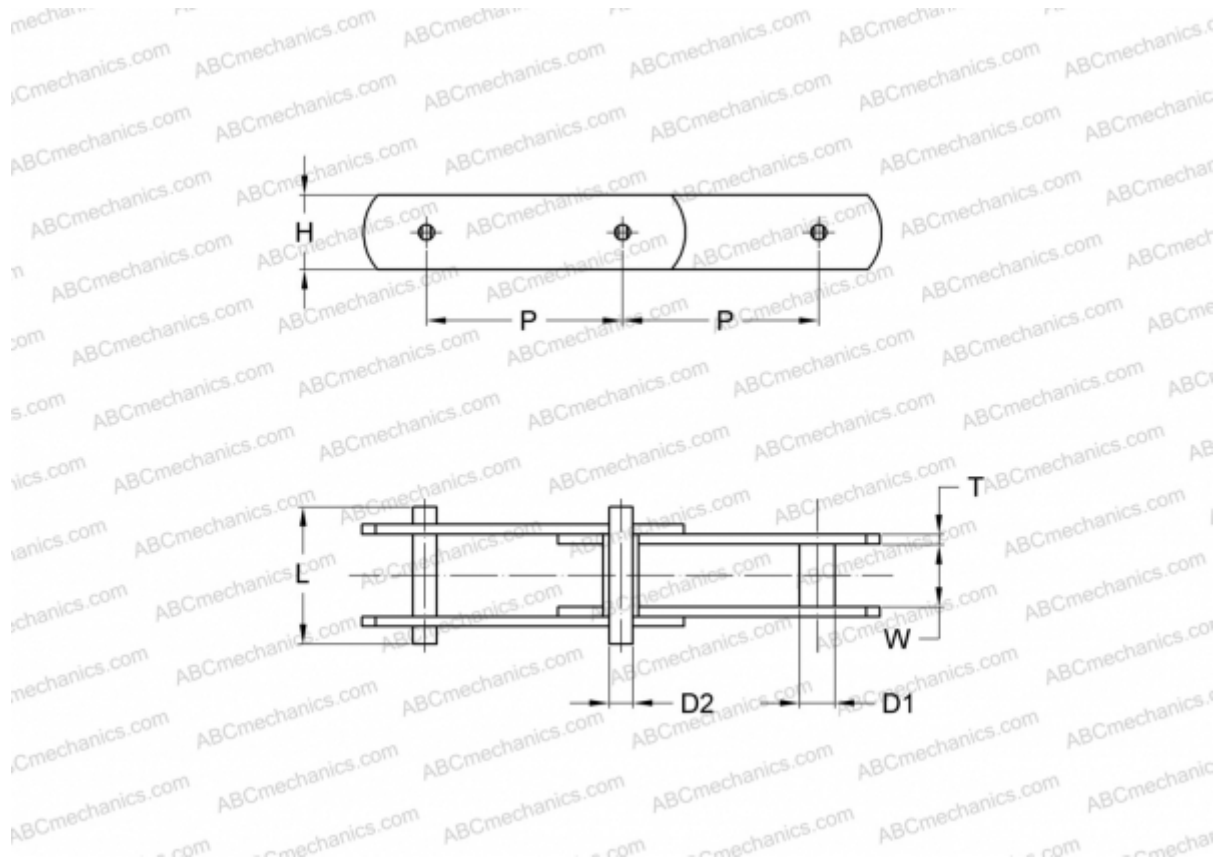

PHC M20A63X10FT SKF

Conveyor chain

TYPE: Conveyor chain, Type M, with bush (SKF)

Technical specification

DIMENSIONS, MM

P	63,000
D1	9,000
W	16,000
D2	6,000
H	19,000
T	2,500
L	35,000

MANUFACTURER [SKF](#)

DESIGNATION BS/ISO: M20A