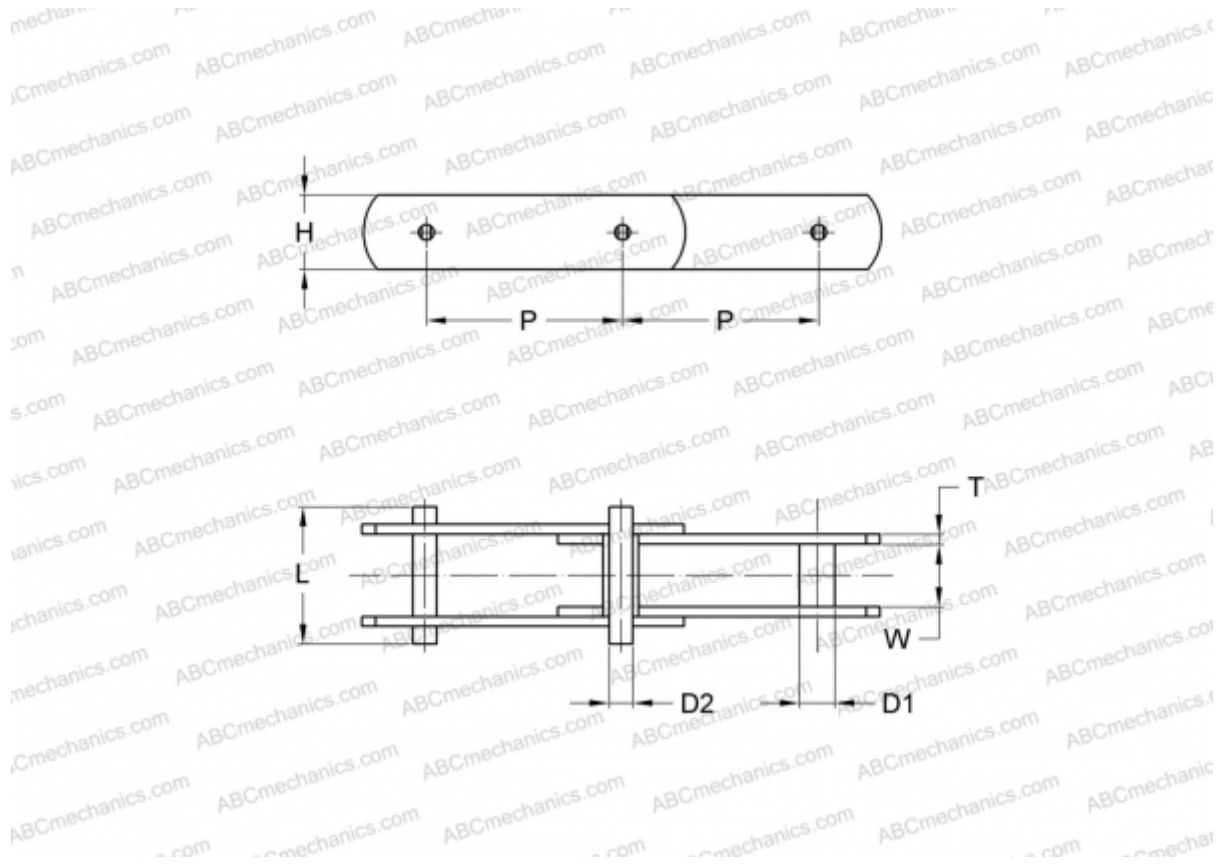

PHC M20A80X10FT SKF

Conveyor chain

TYPE: Conveyor chain, Type M, with bush (SKF)

Technical specification

DIMENSIONS, MM

P	80,000
D1	9,000
W	16,000
D2	6,000
H	19,000
T	2,500
L	35,000

MANUFACTURER [SKF](#)

DESIGNATION BS/ISO: M20A