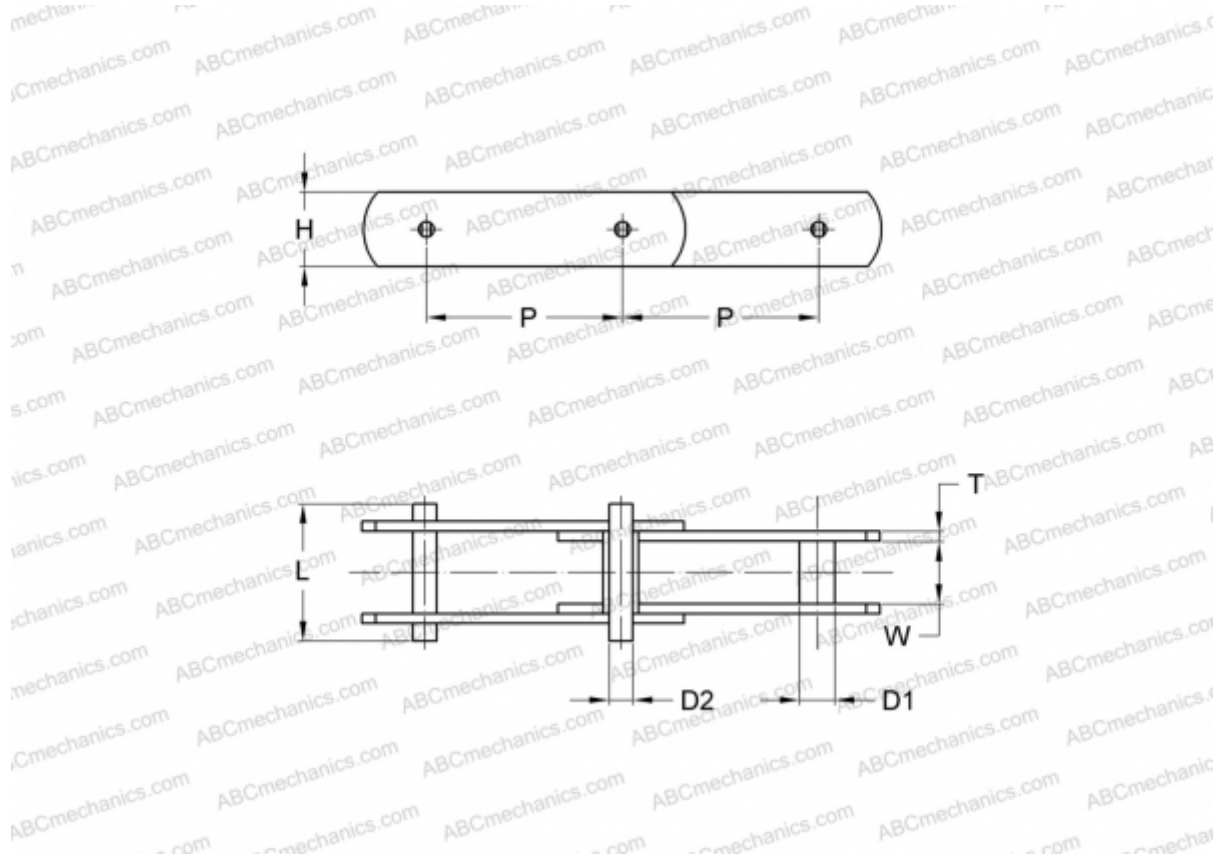

PHC M28A63X10FT SKF

Conveyor chain

TYPE: Conveyor chain, Type M, with bush (SKF)

Technical specification

DIMENSIONS, MM

P	63,000
D1	10,000
W	18,000
D2	7,000
H	21,000
T	3,000
L	40,000

MANUFACTURER [SKF](#)

DESIGNATION BS/ISO: M28A