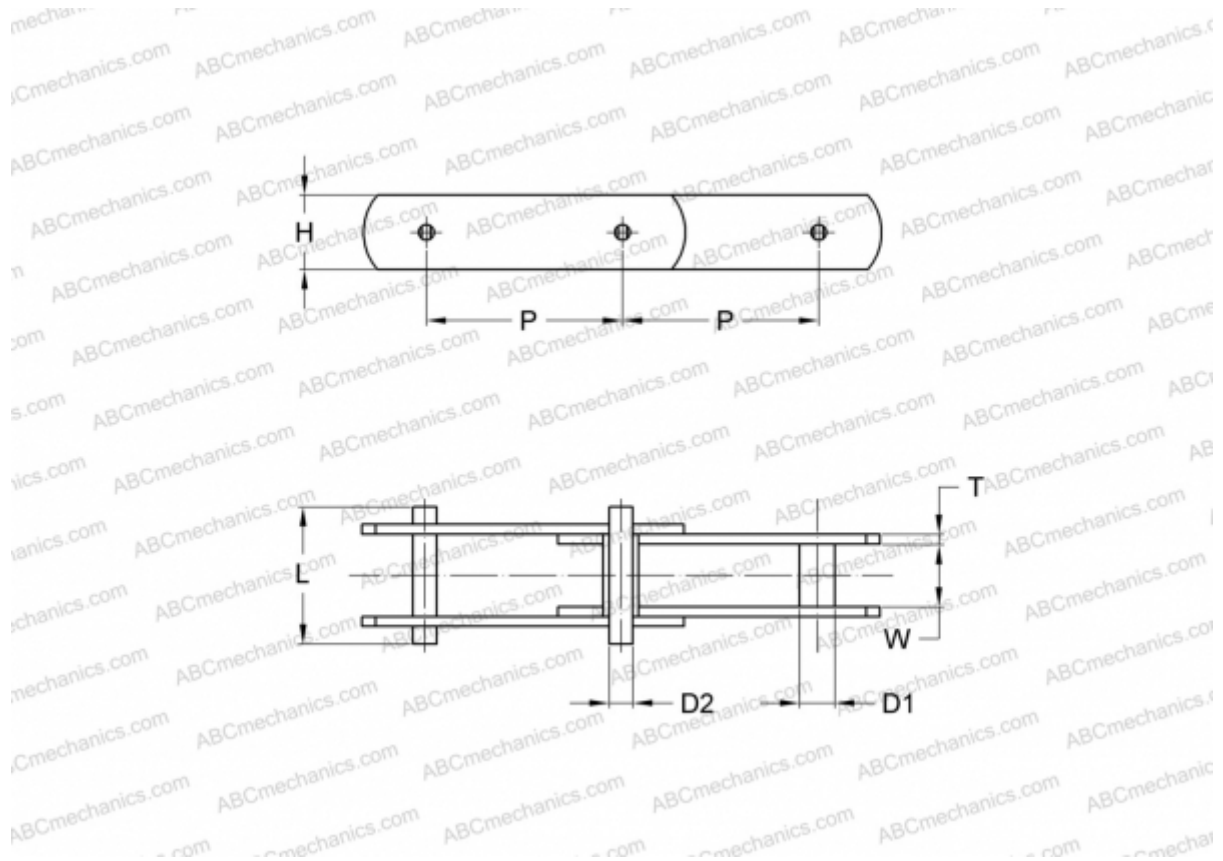

## PHC M40A125X10FT SKF

Conveyor chain

TYPE: Conveyor chain, Type M, with bush (SKF)

### Technical specification

#### DIMENSIONS, MM

P	125,000
D1	12,500
W	20,000
D2	8,500
H	26,000
T	3,500
L	45,000

**MANUFACTURER** [SKF](#)

**DESIGNATION BS/ISO:** M40A