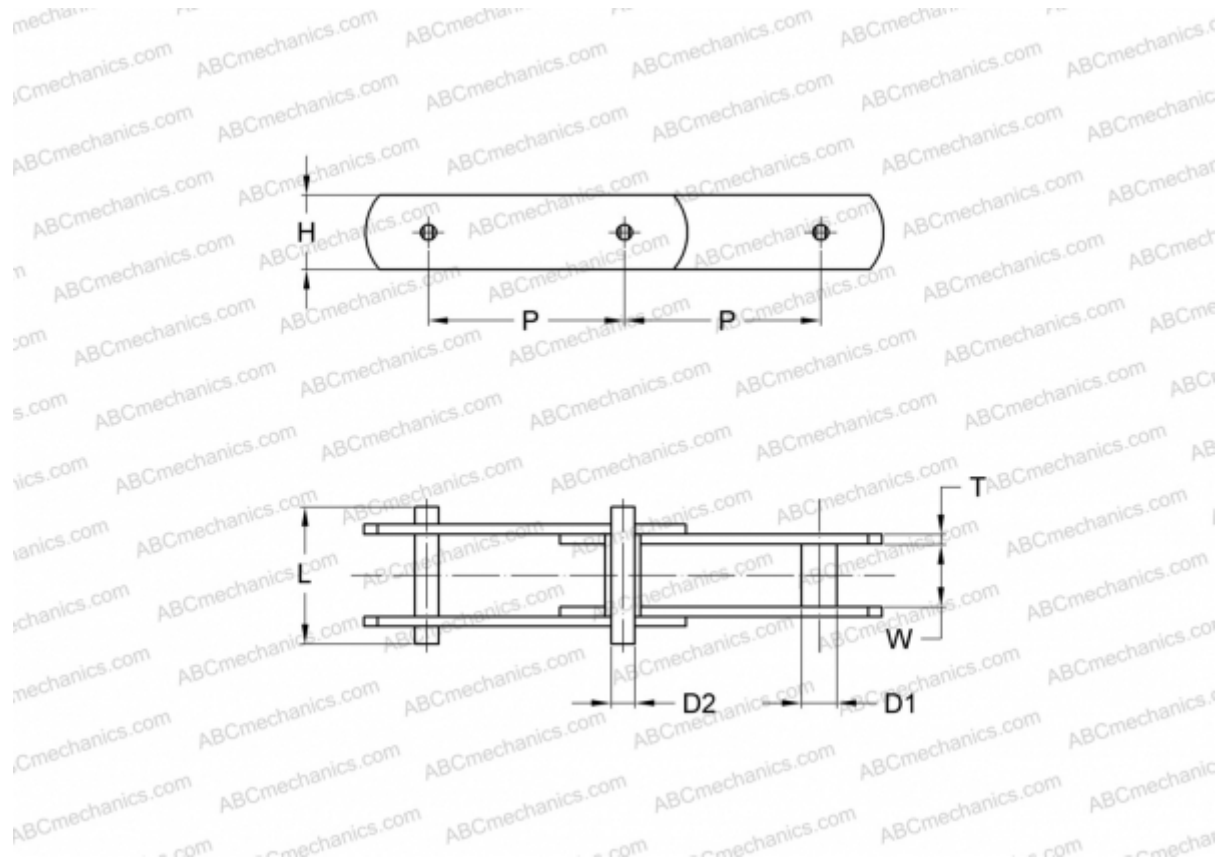

PHC M40A160X10FT SKF

Conveyor chain

TYPE: Conveyor chain, Type M, with bush (SKF)

Technical specification

DIMENSIONS, MM

P	160,000
D1	12,500
W	20,000
D2	8,500
H	26,000
T	3,500
L	45,000

MANUFACTURER [SKF](#)