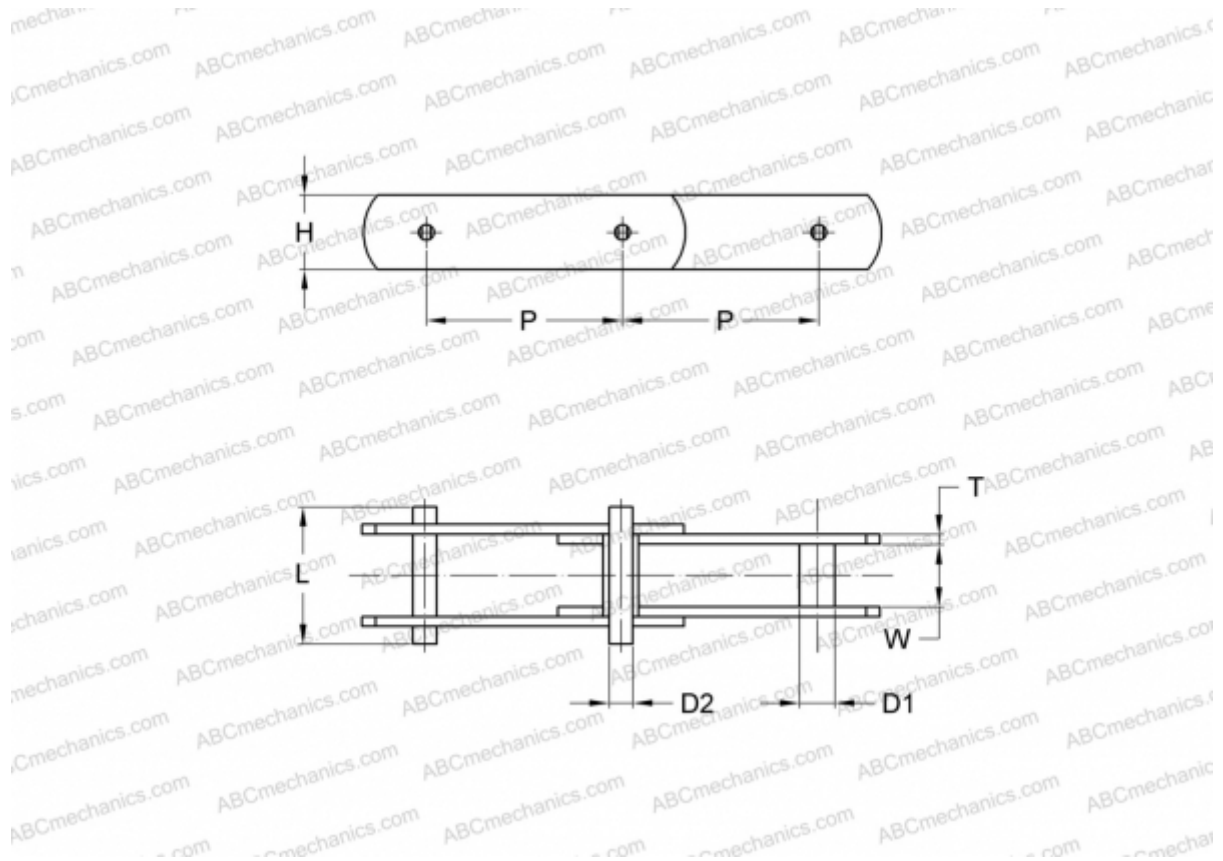

PHC M40A200X10FT SKF

Conveyor chain

TYPE: Conveyor chain, Type M, with bush (SKF)

Technical specification

DIMENSIONS, MM

P	200,000
D1	12,500
W	20,000
D2	8,500
H	26,000
T	3,500
L	45,000

MANUFACTURER [SKF](#)