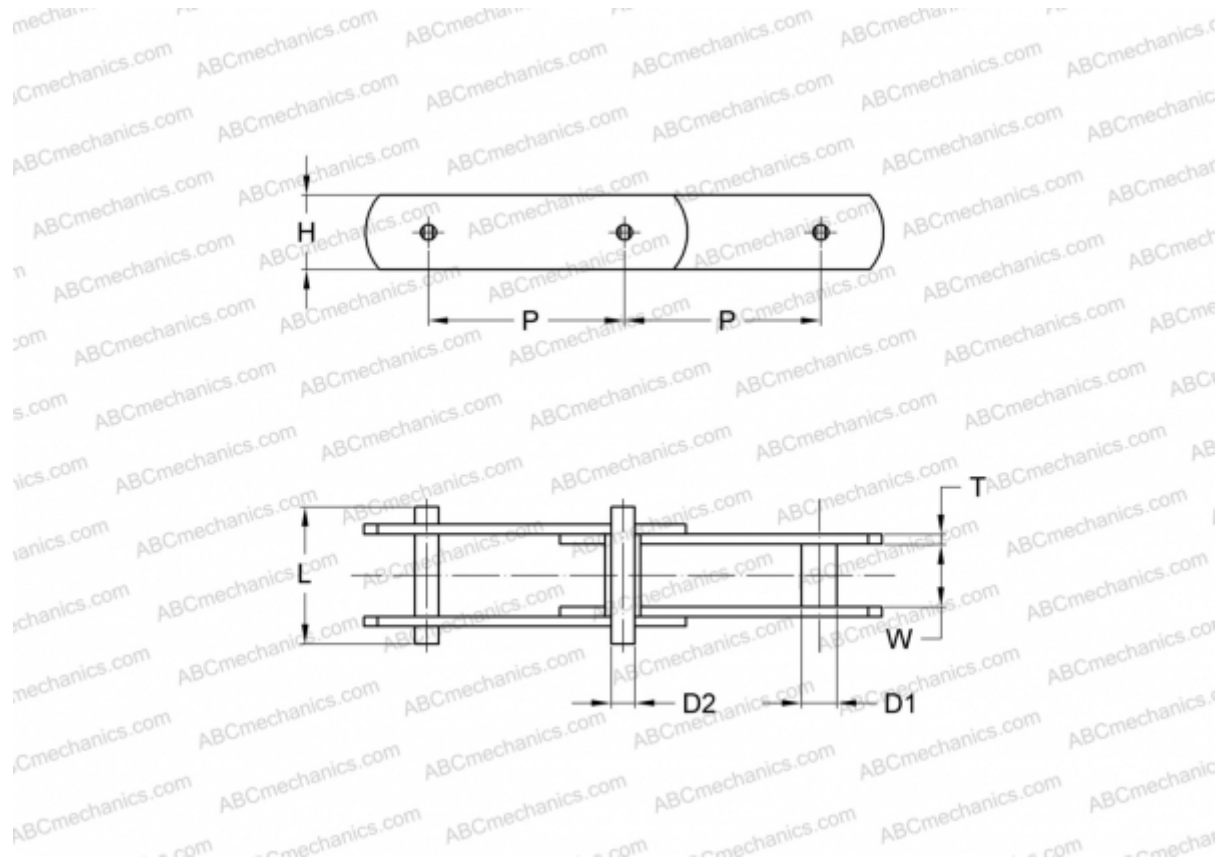

PHC M56A100X10FT SKF

Conveyor chain

TYPE: Conveyor chain, Type M, with bush (SKF)

Technical specification

DIMENSIONS, MM

P	100,000
D1	15,000
W	24,000
D2	10,000
H	31,000
T	4,000
L	52,000

MANUFACTURER [SKF](#)