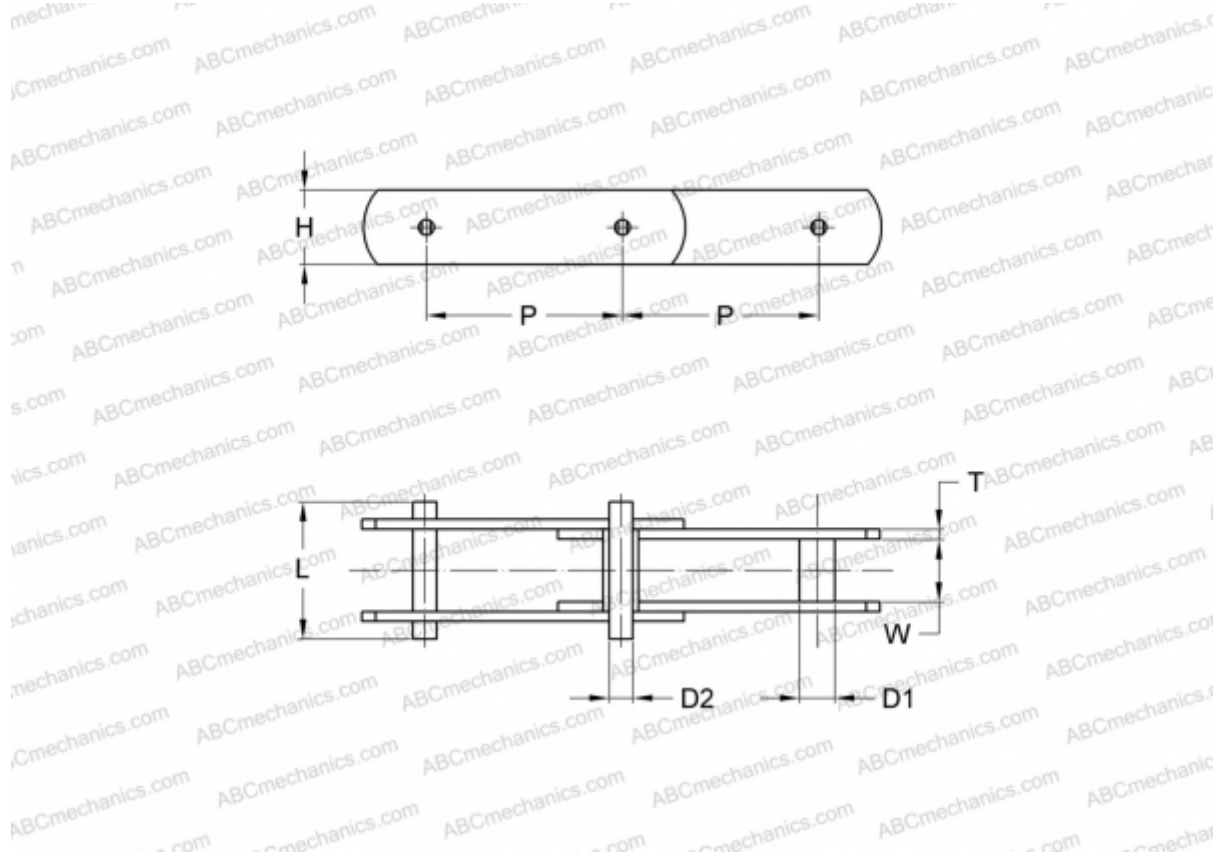

PHC M160A125X10FT SKF

Conveyor chain

TYPE: Conveyor chain, Type M, with bush (SKF)

Technical specification

DIMENSIONS, MM

P	125,000
D1	25,000
W	37,000
D2	18,000
H	51,000
T	7,000
L	85,000

MANUFACTURER [SKF](#)