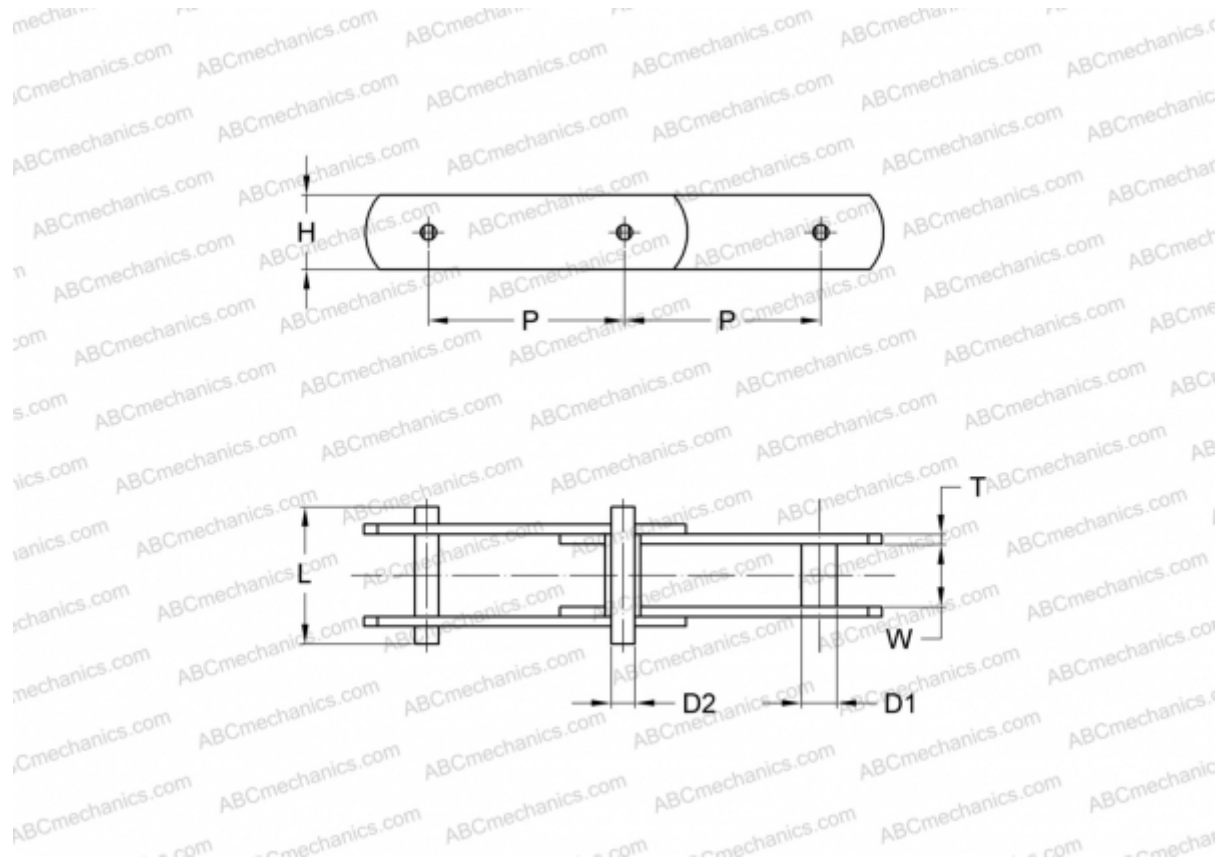

PHC M224A125X10FT SKF

Conveyor chain

TYPE: Conveyor chain, Type M, with bush (SKF)

Technical specification

DIMENSIONS, MM

P	125,000
D1	30,000
W	43,000
D2	21,000
H	62,000
T	8,000
L	98,000

MANUFACTURER [SKF](#)

DESIGNATION BS/ISO: M224A