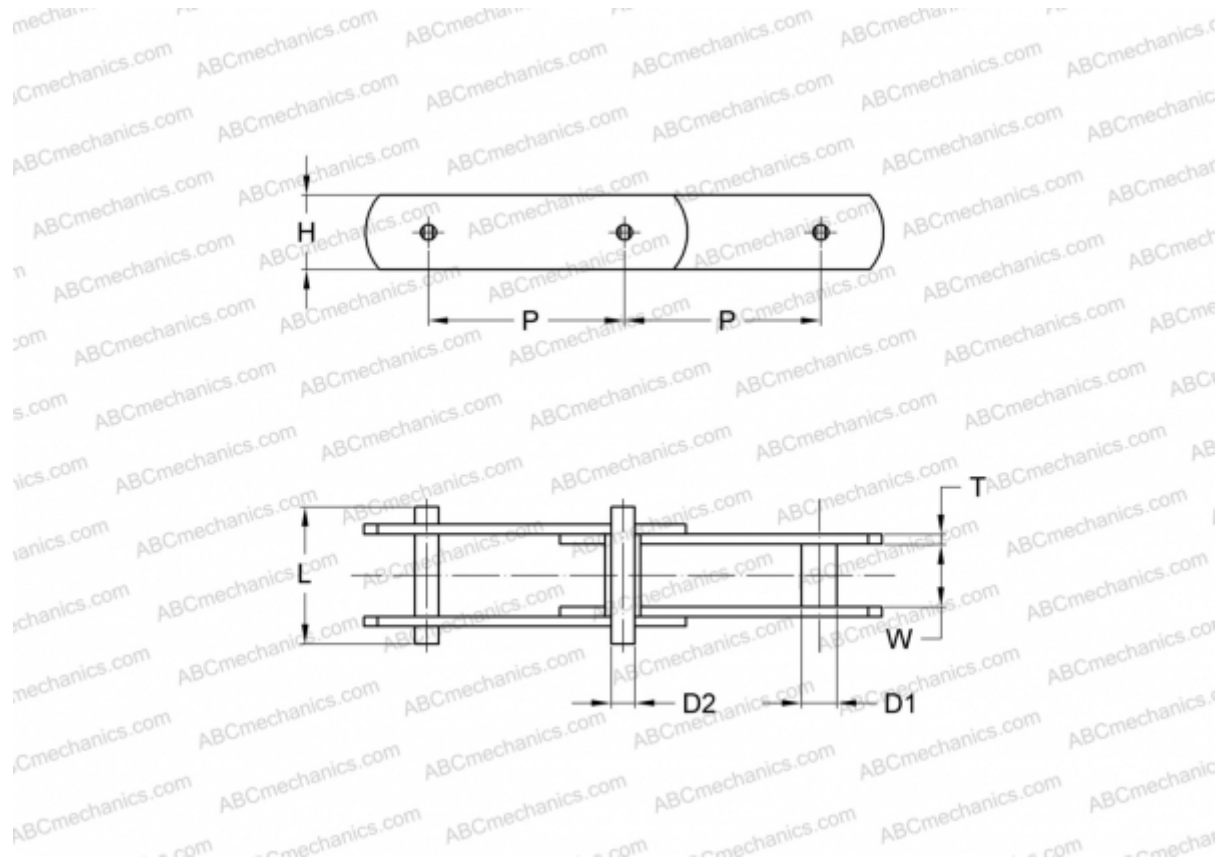

## PHC M224A160X10FT SKF

Conveyor chain

TYPE: Conveyor chain, Type M, with bush (SKF)

### Technical specification

#### DIMENSIONS, MM

P	160,000
D1	30,000
W	43,000
D2	21,000
H	62,000
T	8,000
L	98,000

**MANUFACTURER** [SKF](#)

**DESIGNATION BS/ISO:** M224A