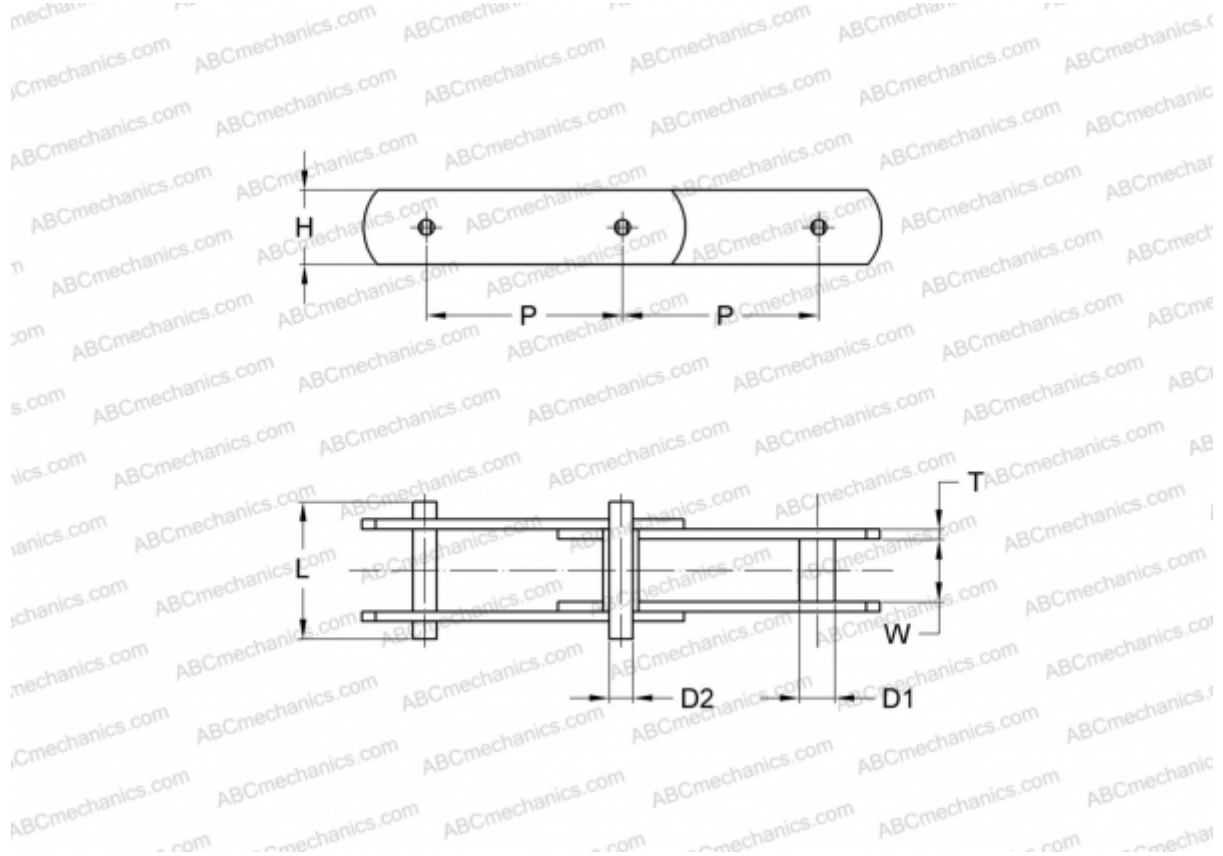

PHC M224A200X10FT SKF

Conveyor chain

TYPE: Conveyor chain, Type M, with bush (SKF)

Technical specification

DIMENSIONS, MM

P	200,000
D1	30,000
W	43,000
D2	21,000
H	62,000
T	8,000
L	98,000

MANUFACTURER [SKF](#)

DESIGNATION BS/ISO: M224A