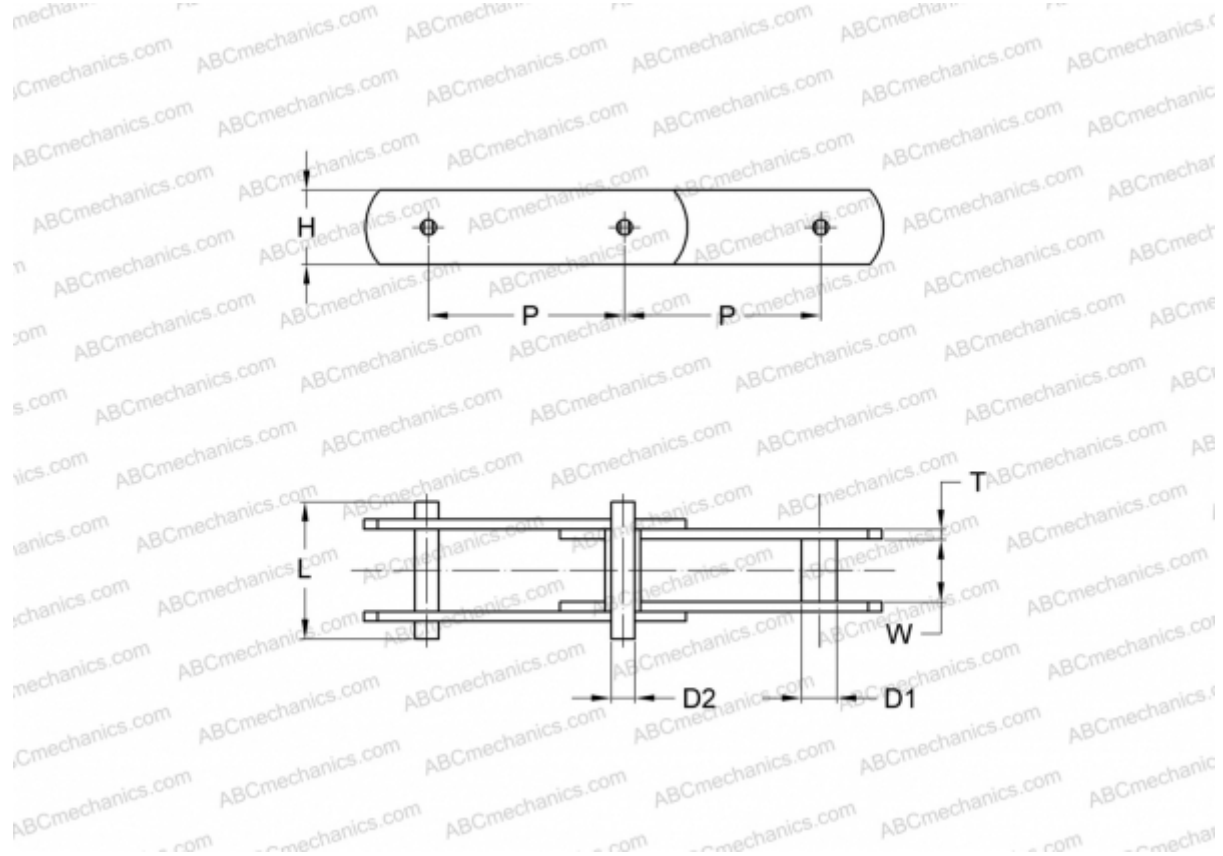

PHC M224A250X10FT SKF

Conveyor chain

TYPE: Conveyor chain, Type M, with bush (SKF)

Technical specification

DIMENSIONS, MM

P	250,000
D1	30,000
W	43,000
D2	21,000
H	62,000
T	8,000
L	98,000

MANUFACTURER [SKF](#)

DESIGNATION BS/ISO: M224A