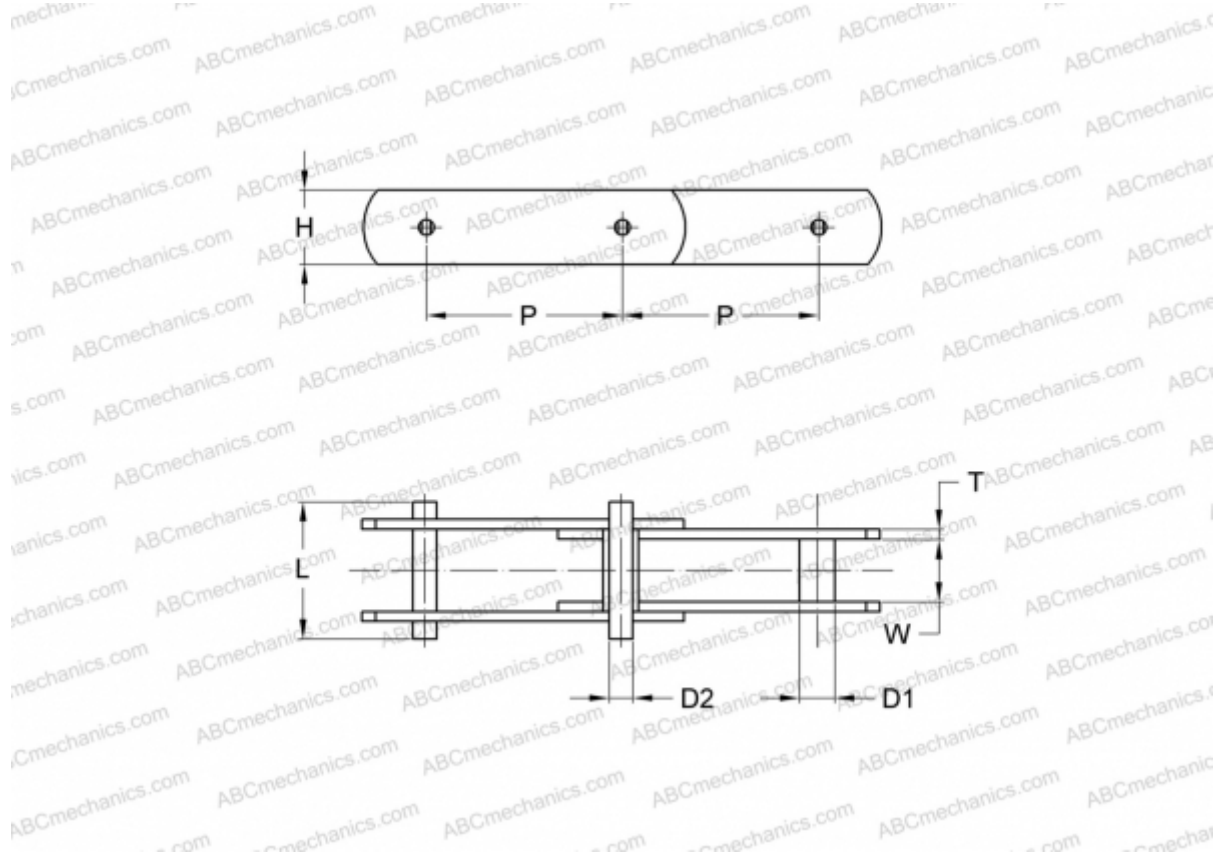

PHC M224A315X10FT SKF

Conveyor chain

TYPE: Conveyor chain, Type M, with bush (SKF)

Technical specification

DIMENSIONS, MM

P	315,000
D1	30,000
W	43,000
D2	21,000
H	62,000
T	8,000
L	98,000

MANUFACTURER [SKF](#)

DESIGNATION BS/ISO: M224A