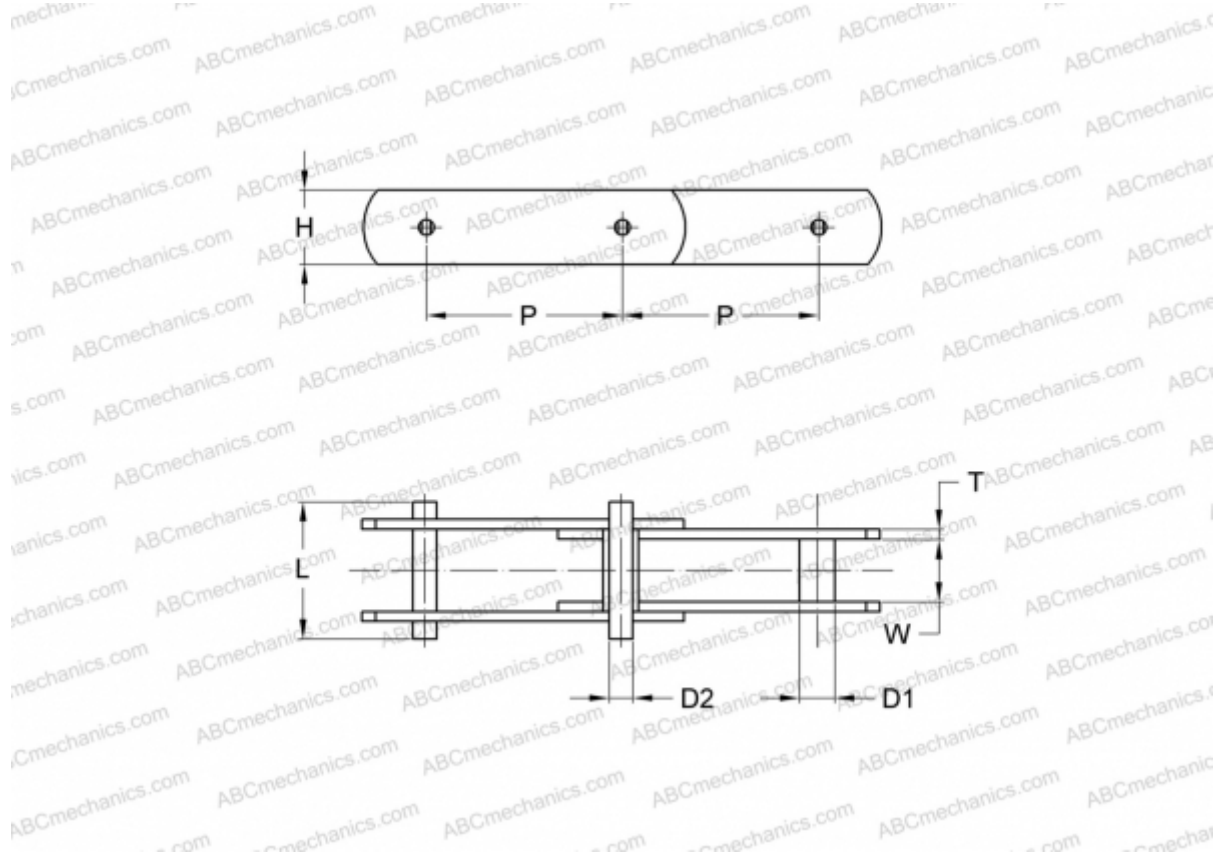

PHC M224A400X10FT SKF

Conveyor chain

TYPE: Conveyor chain, Type M, with bush (SKF)

Technical specification

DIMENSIONS, MM

P	400,000
D1	30,000
W	43,000
D2	21,000
H	62,000
T	8,000
L	98,000

MANUFACTURER [SKF](#)

DESIGNATION BS/ISO: M224A