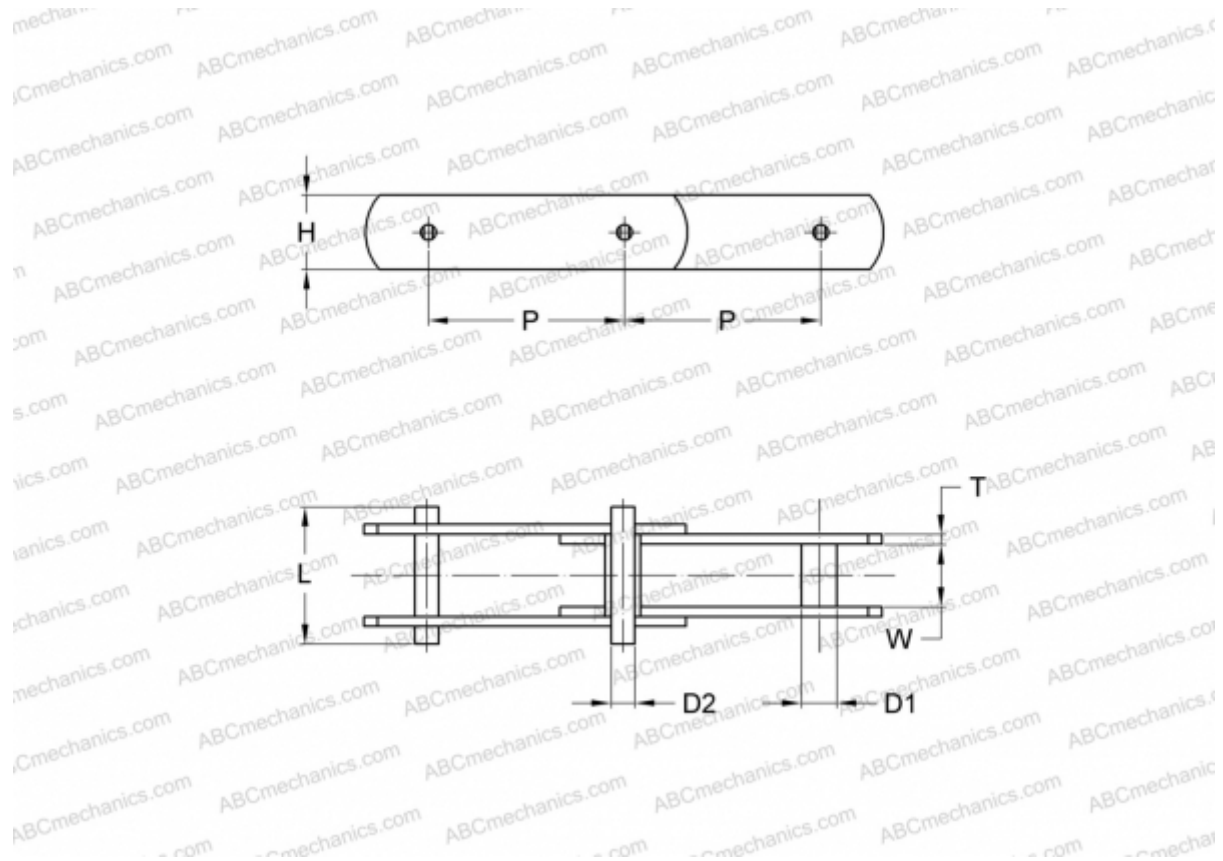

## PHC M224A500X10FT SKF

Conveyor chain

TYPE: Conveyor chain, Type M, with bush (SKF)

### Technical specification

#### DIMENSIONS, MM

P	500,000
D1	30,000
W	43,000
D2	21,000
H	62,000
T	8,000
L	98,000

**MANUFACTURER** [SKF](#)

**DESIGNATION BS/ISO:** M224A