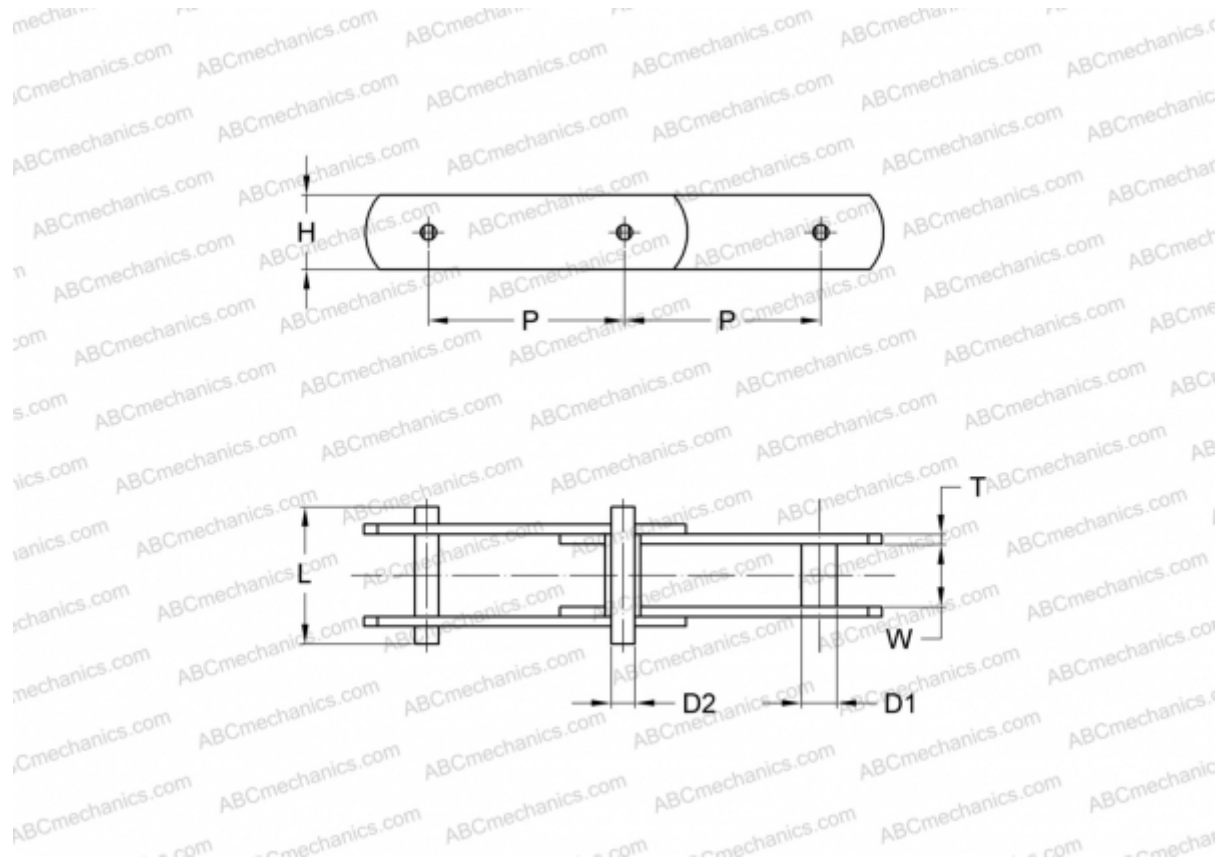

PHC M224A630X10FT SKF

Conveyor chain

TYPE: Conveyor chain, Type M, with bush (SKF)

Technical specification

DIMENSIONS, MM

P	630,000
D1	30,000
W	43,000
D2	21,000
H	62,000
T	8,000
L	98,000

MANUFACTURER [SKF](#)

DESIGNATION BS/ISO: M224A