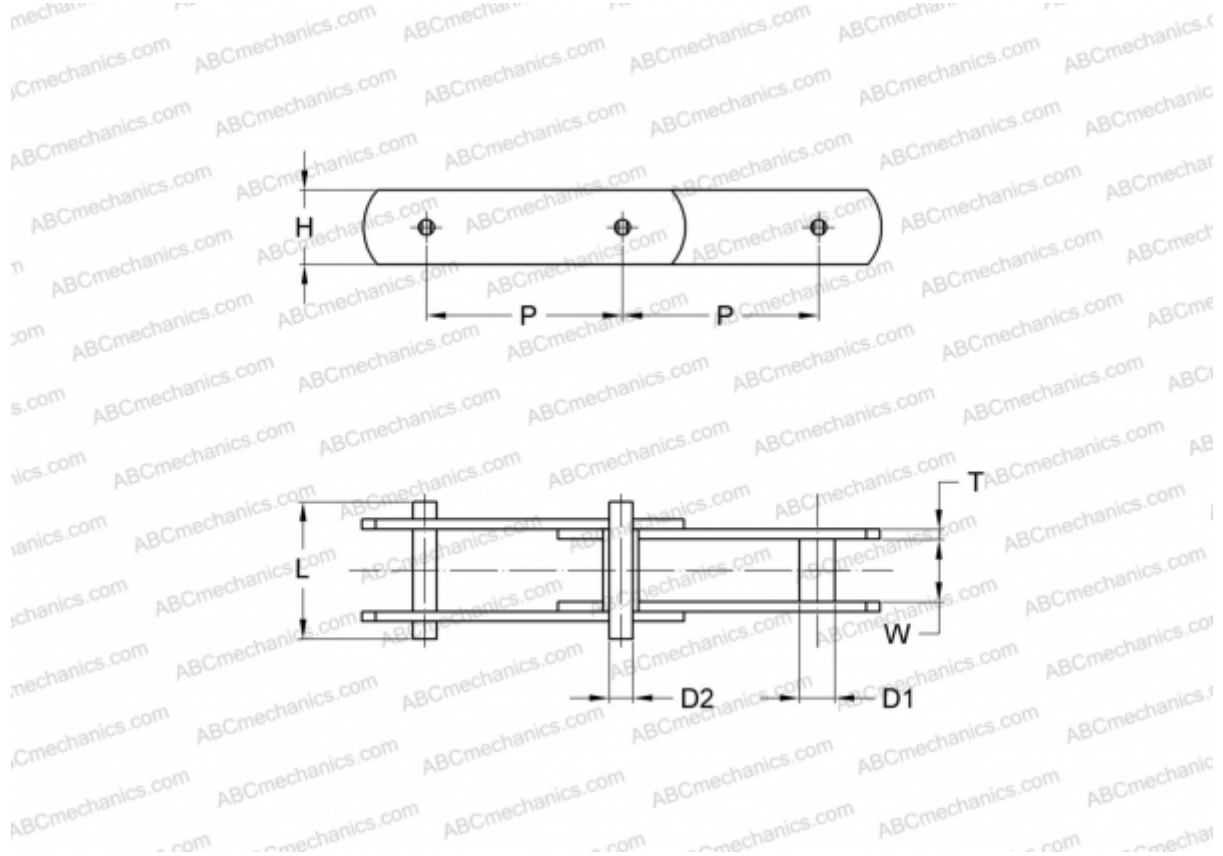

PHC M315A500X10FT SKF

Conveyor chain

TYPE: Conveyor chain, Type M, with bush (SKF)

Technical specification

DIMENSIONS, MM

P	500,000
D1	36,000
W	48,000
D2	25,000
H	72,000
T	10,000
L	112,000

MANUFACTURER [SKF](#)