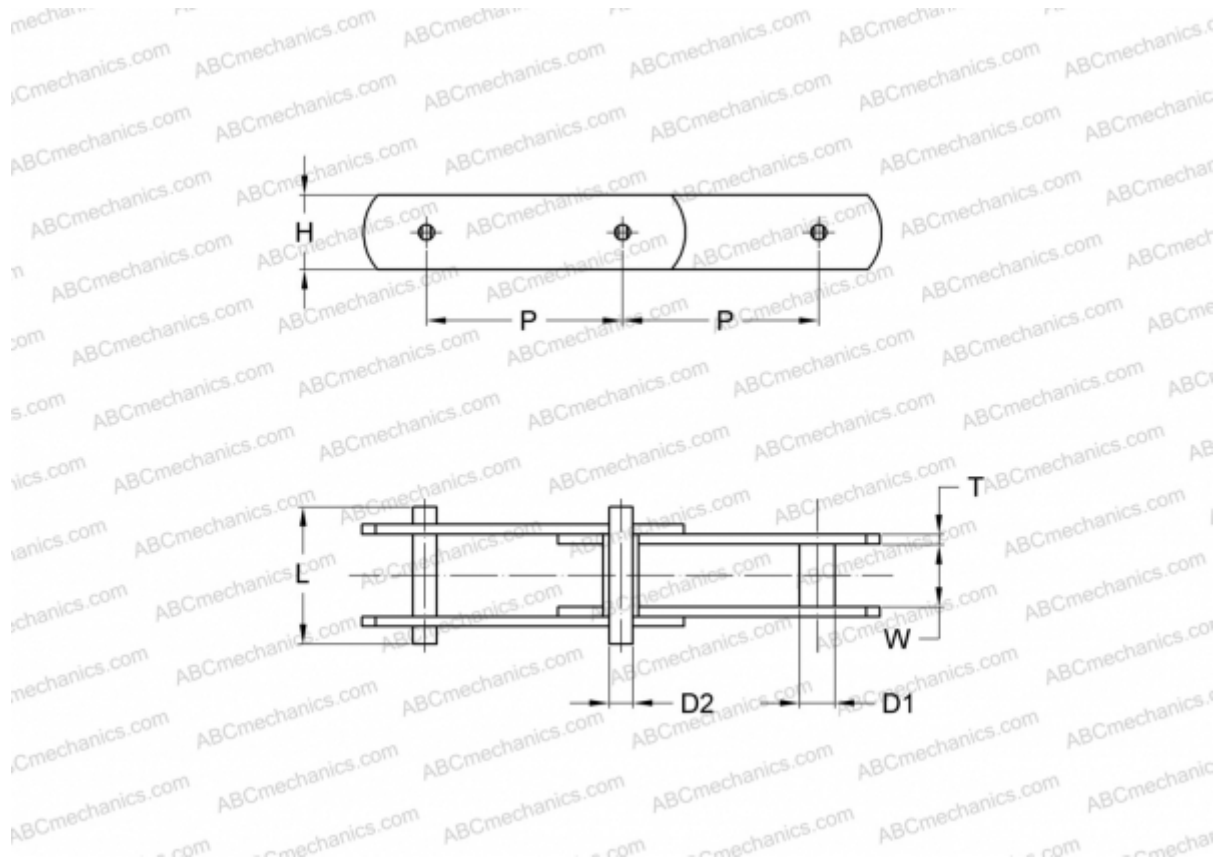

## PHC M315A630X10FT SKF

Conveyor chain

TYPE: Conveyor chain, Type M, with bush (SKF)

### Technical specification

#### DIMENSIONS, MM

P	630,000
D1	36,000
W	48,000
D2	25,000
H	72,000
T	10,000
L	112,000

**MANUFACTURER** [SKF](#)

**DESIGNATION BS/ISO:** M315A