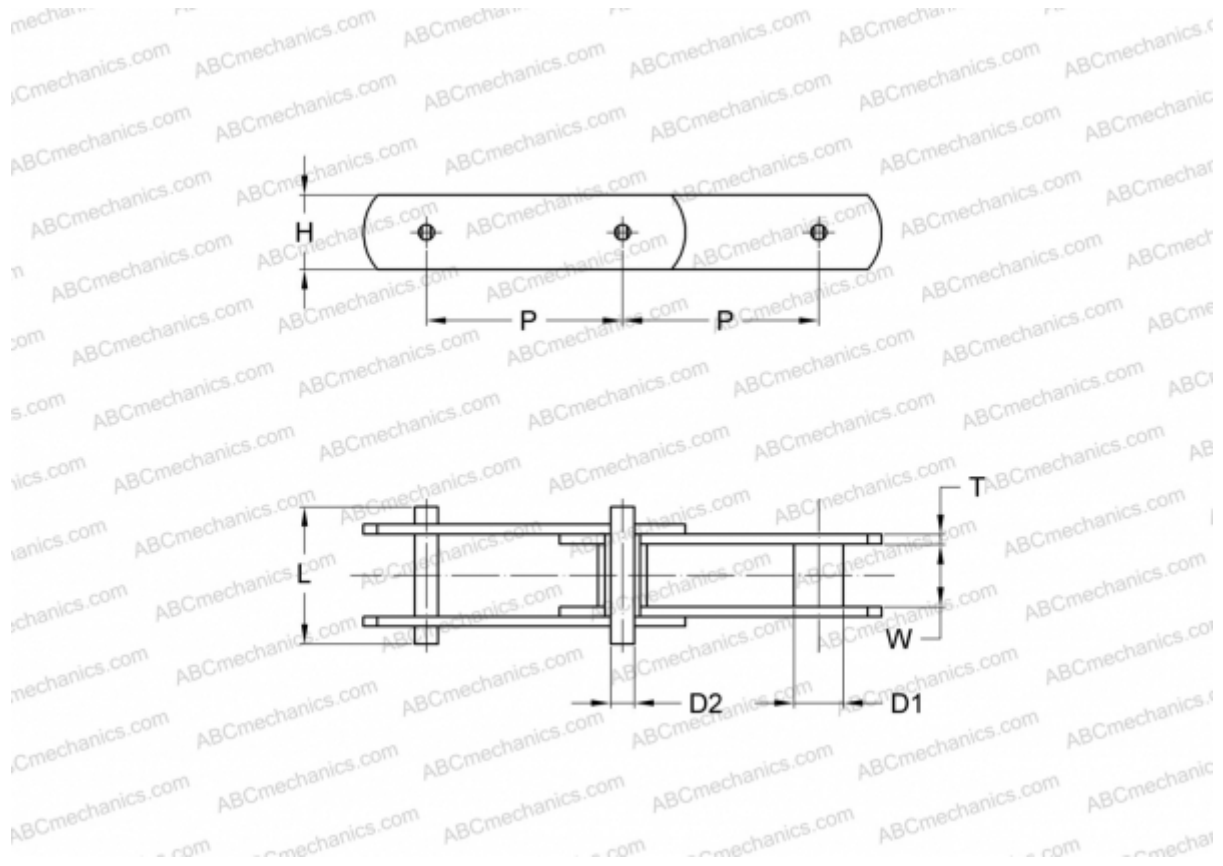

## PHC M315S200X5M SKF

Conveyor chain

TYPE: Conveyor chain, Type M, roller (SKF)

### Technical specification

#### DIMENSIONS, MM

P	200,000
D1	36,000
W	48,000
D2	25,000
H	72,000
T	10,000
L	112,000

**MANUFACTURER** [SKF](#)

**DESIGNATION BS/ISO:** M315S