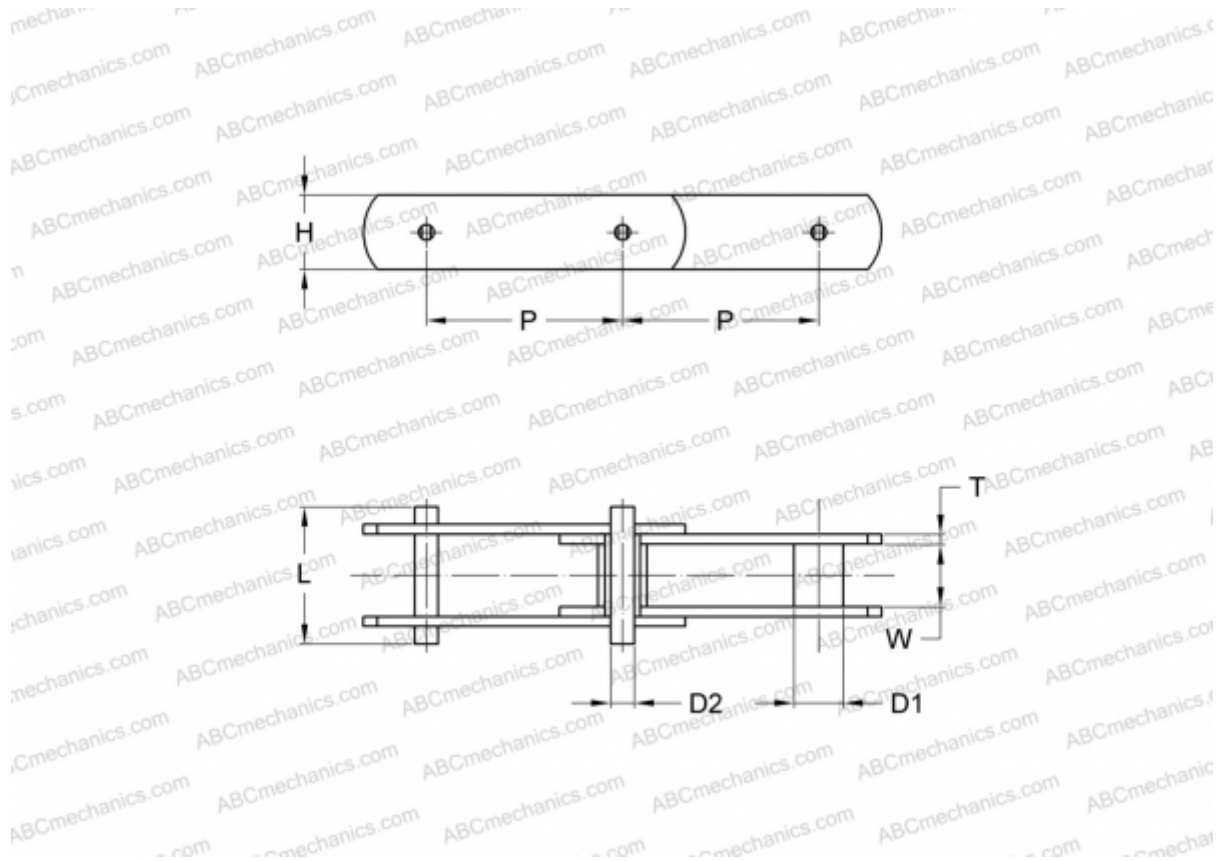

## PHC M315S315X5M SKF

Conveyor chain

TYPE: Conveyor chain, Type M, roller (SKF)

### Technical specification

#### DIMENSIONS, MM

P	315,000
D1	36,000
W	48,000
D2	25,000
H	72,000
T	10,000
L	112,000

**MANUFACTURER** [SKF](#)

**DESIGNATION BS/ISO:** M315S