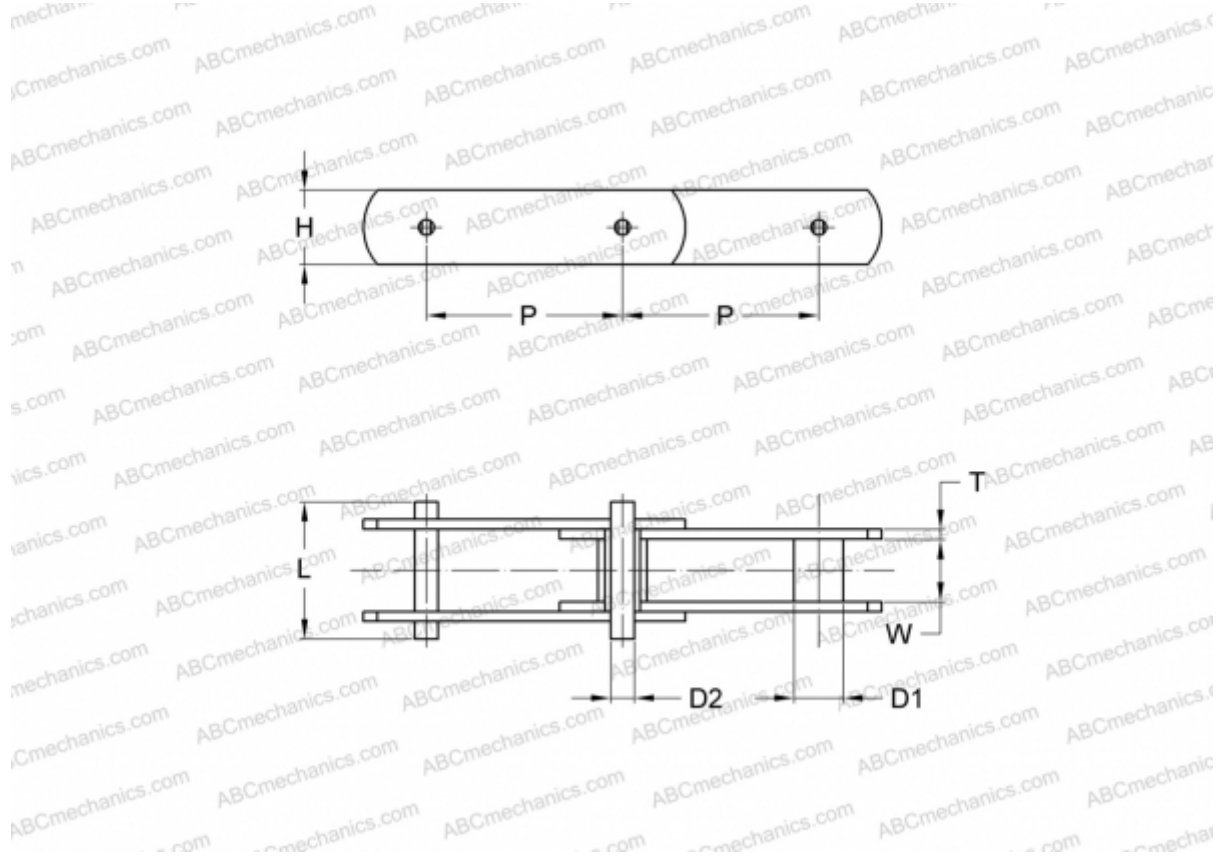

PHC M315S200X10FT SKF

Conveyor chain

TYPE: Conveyor chain, Type M, roller (SKF)

Technical specification

DIMENSIONS, MM

P	200,000
D1	36,000
W	48,000
D2	25,000
H	72,000
T	10,000
L	112,000

MANUFACTURER [SKF](#)