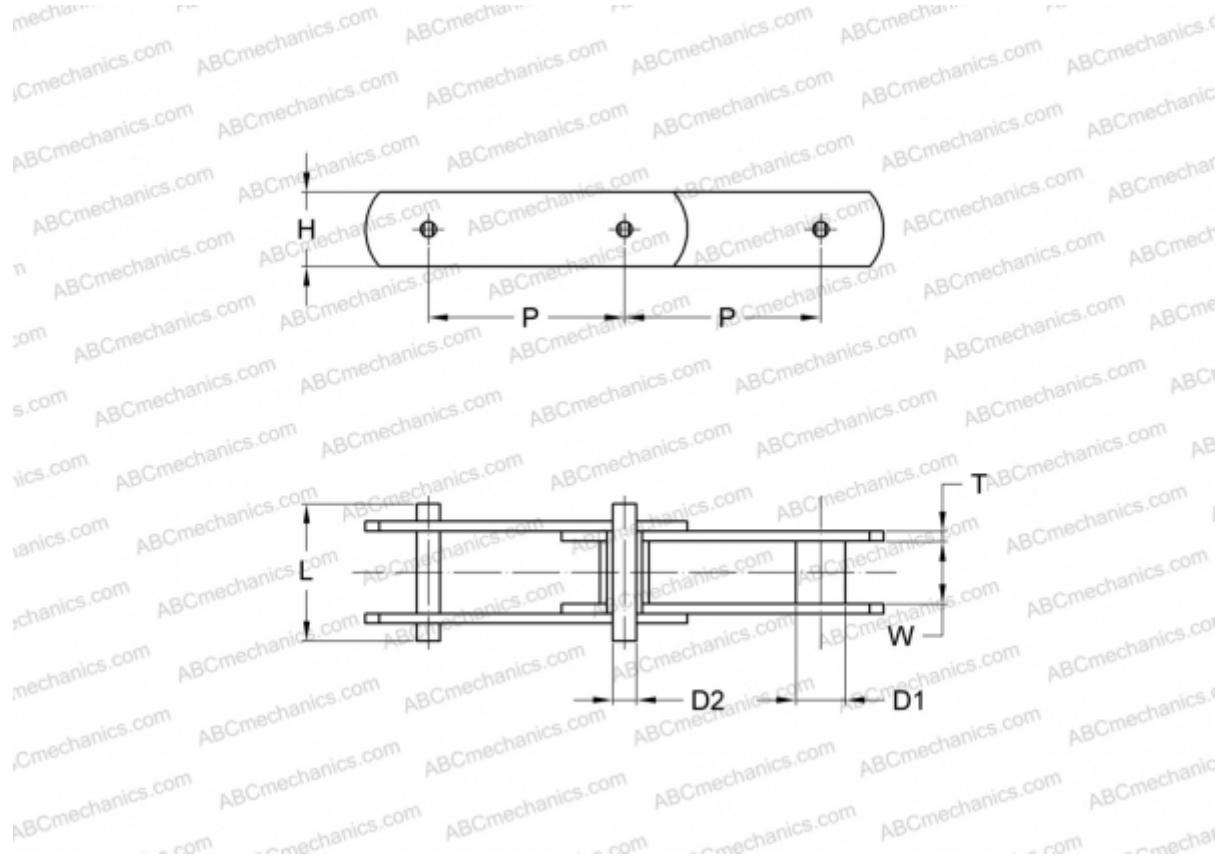

## PHC M315S315X10FT SKF

Conveyor chain

TYPE: Conveyor chain, Type M, roller (SKF)

### Technical specification

#### DIMENSIONS, MM

P	315,000
D1	36,000
W	48,000
D2	25,000
H	72,000
T	10,000
L	112,000

**MANUFACTURER** [SKF](#)

**DESIGNATION BS/ISO:** M315S