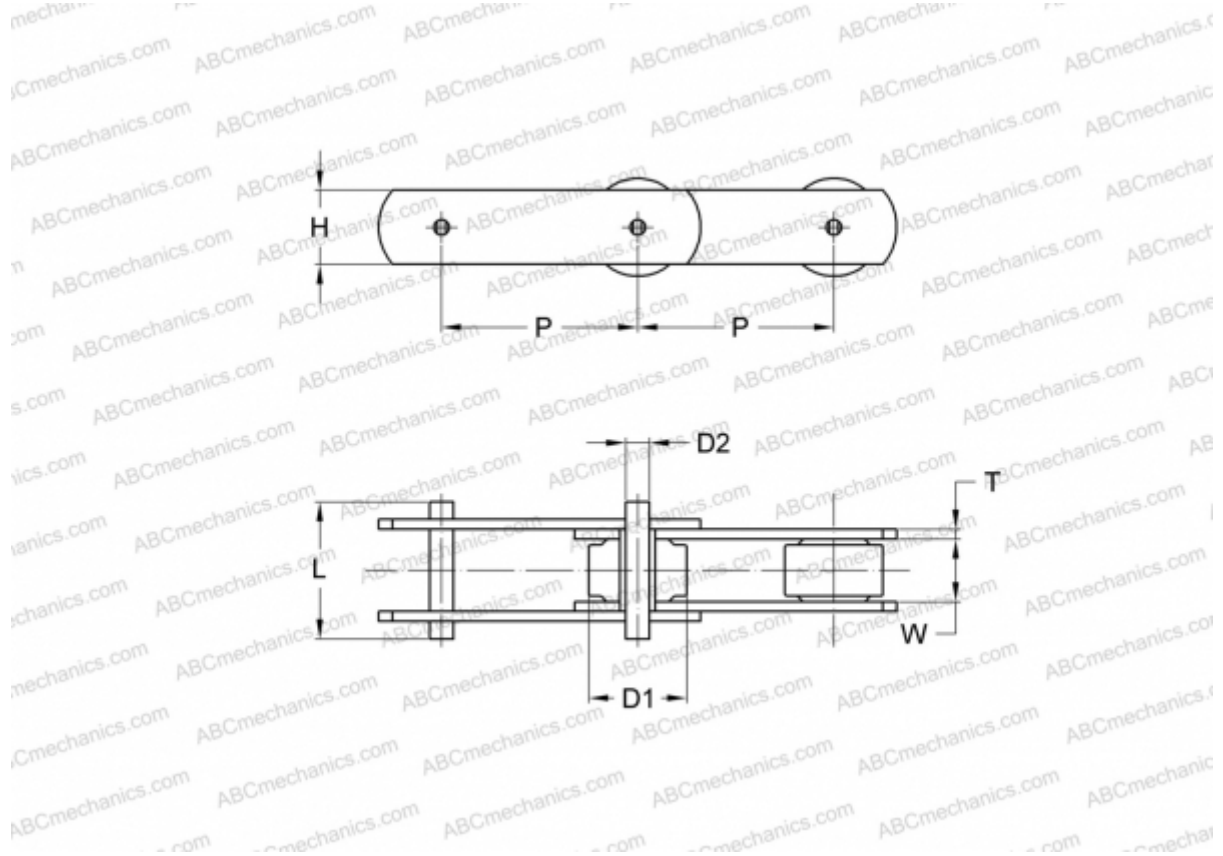

## PHC M56P63X10FT SKF

Conveyor chain

TYPE: Conveyor chain, Type M, large roller (SKF)

### Technical specification

#### DIMENSIONS, MM

P	63,000
D1	15,000
W	24,000
D2	10,000
H	31,000
T	4,000
L	52,000

**MANUFACTURER** [SKF](#)

**DESIGNATION BS/ISO:** M56P