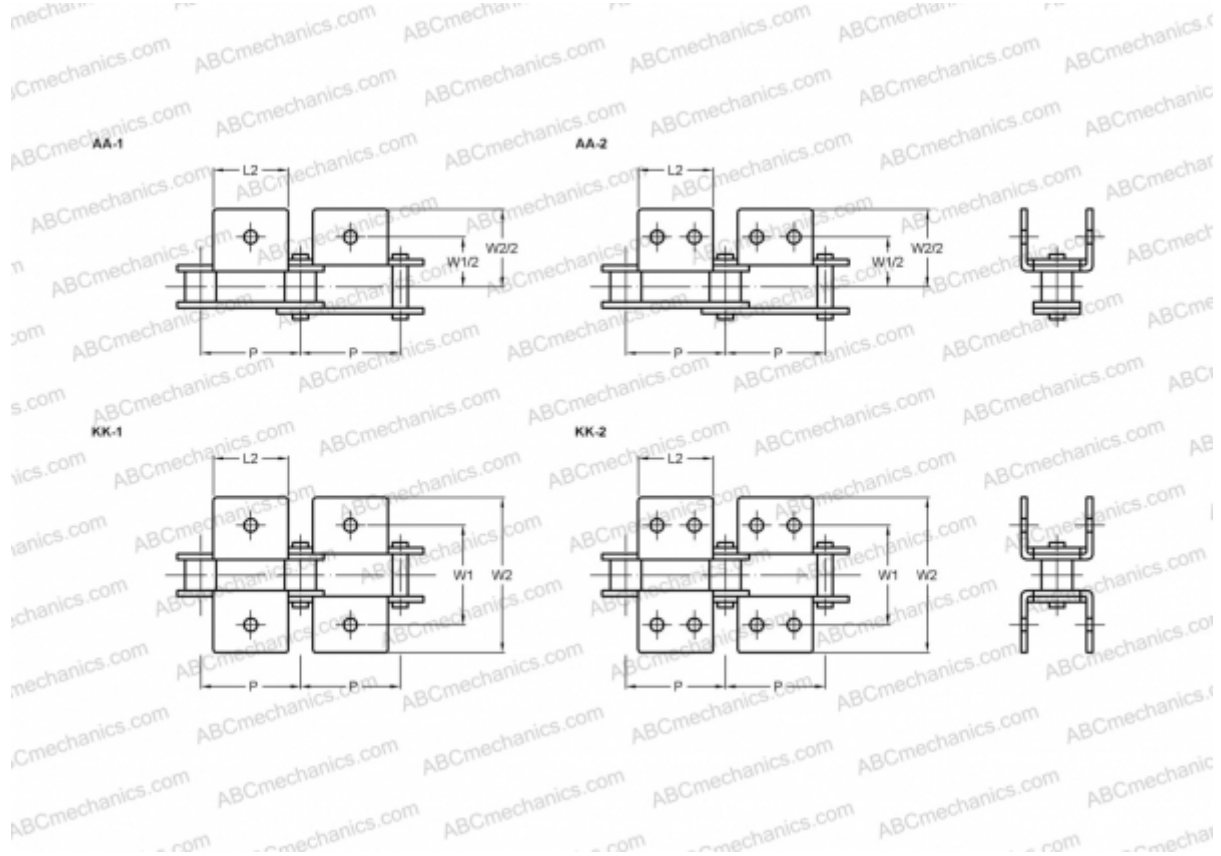

## PHC C2042-L1AA1X10FT SKF

Conveyor chain

TYPE: Conveyor chain, Special roller type, Attachments AA-1/AA-2/ KK-1/KK-2 (SKF)

### Technical specification

#### DIMENSIONS, MM

P	25,400
L2	19,100
W1	25,400
W2	39,600

**MANUFACTURER** [SKF](#)

**DESIGNATION BS/ISO:** C208AL

**DESIGNATION ANSI:** C2042