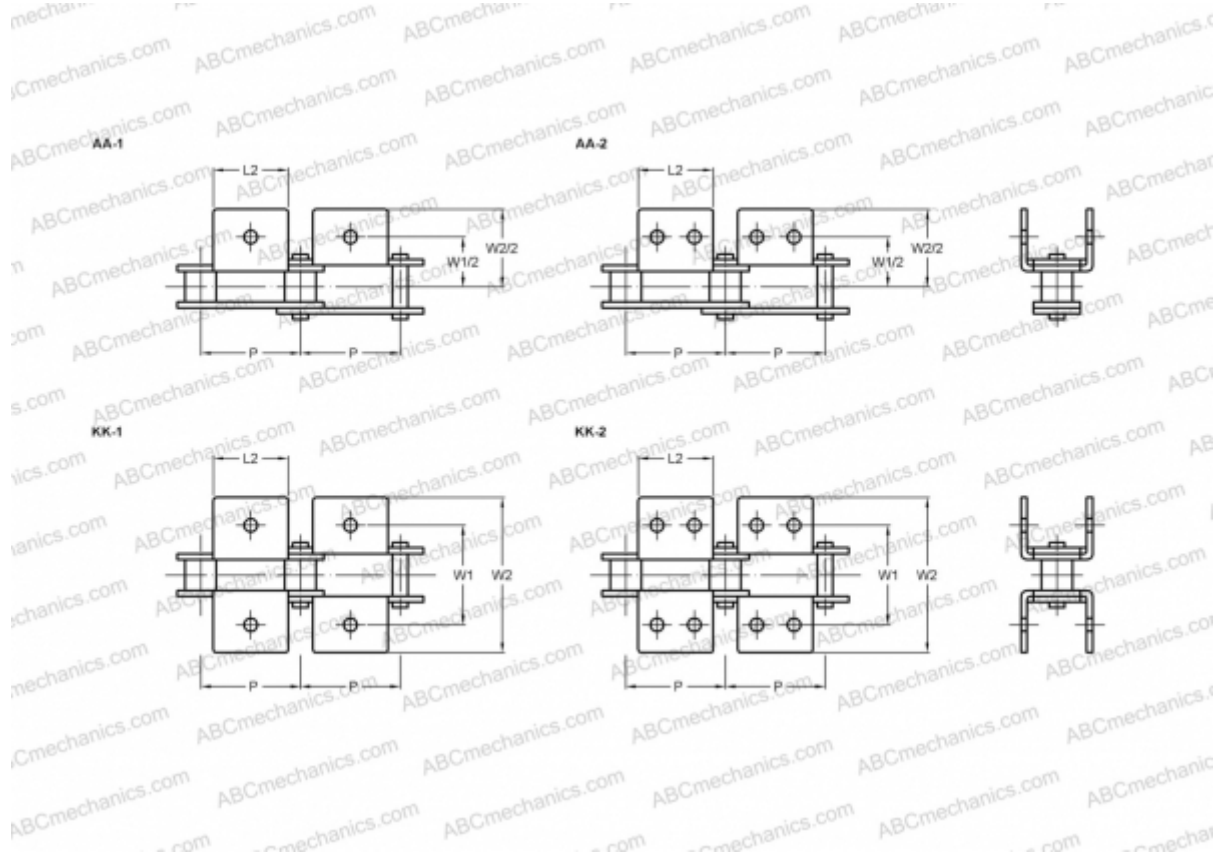

## PHC C2042-L1AA2X10FT SKF

Conveyor chain

TYPE: Conveyor chain, Special roller type, Attachments AA-1/AA-2/ KK-1/KK-2 (SKF)

### Technical specification

#### DIMENSIONS, MM

P	25,400
L2	19,100
W1	25,400
W2	39,600

**MANUFACTURER** [SKF](#)

**DESIGNATION BS/ISO:** C208AL

**DESIGNATION ANSI:** C2042