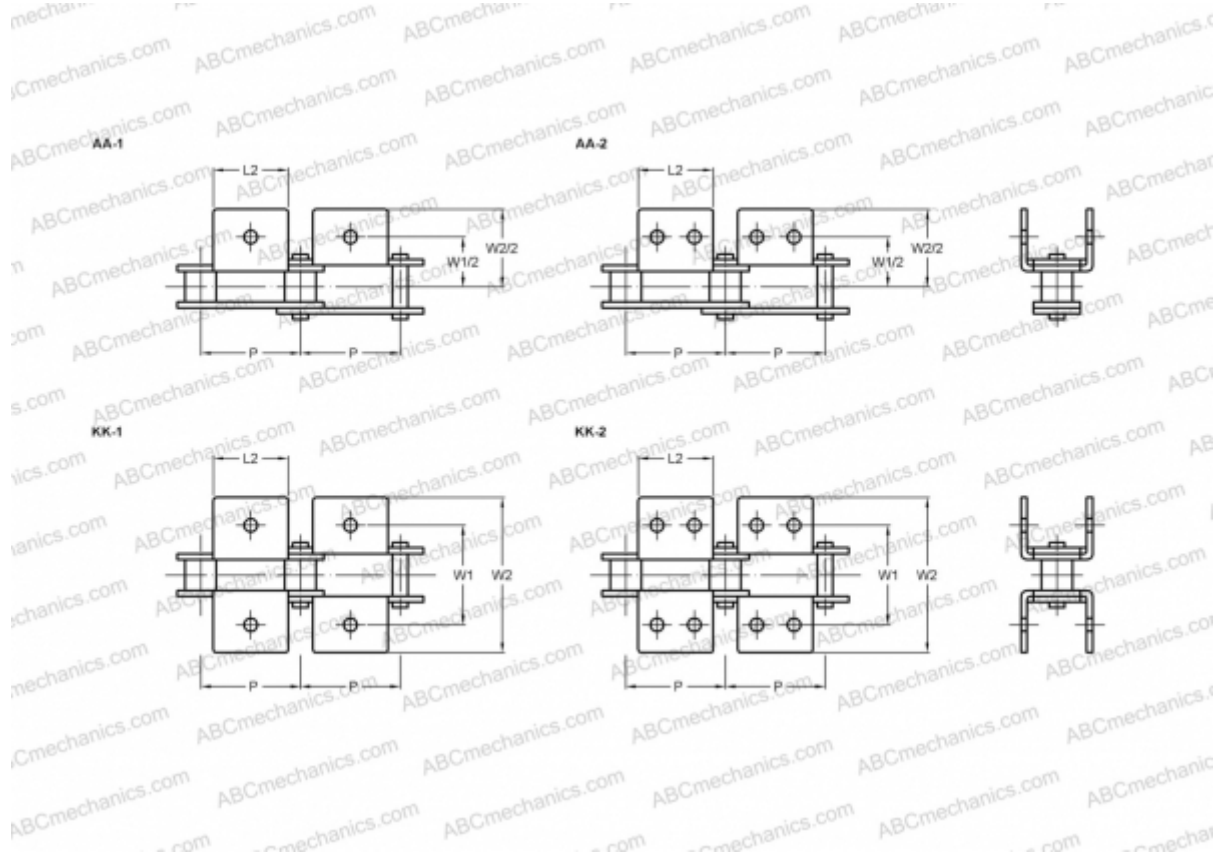

PHC C2042-L1KK2X10FT SKF

Conveyor chain

TYPE: Conveyor chain, Special roller type, Attachments AA-1/AA-2/ KK-1/KK-2 (SKF)

Technical specification

DIMENSIONS, MM

P	25,400
L2	19,100
W1	25,400
W2	39,600

MANUFACTURER [SKF](#)