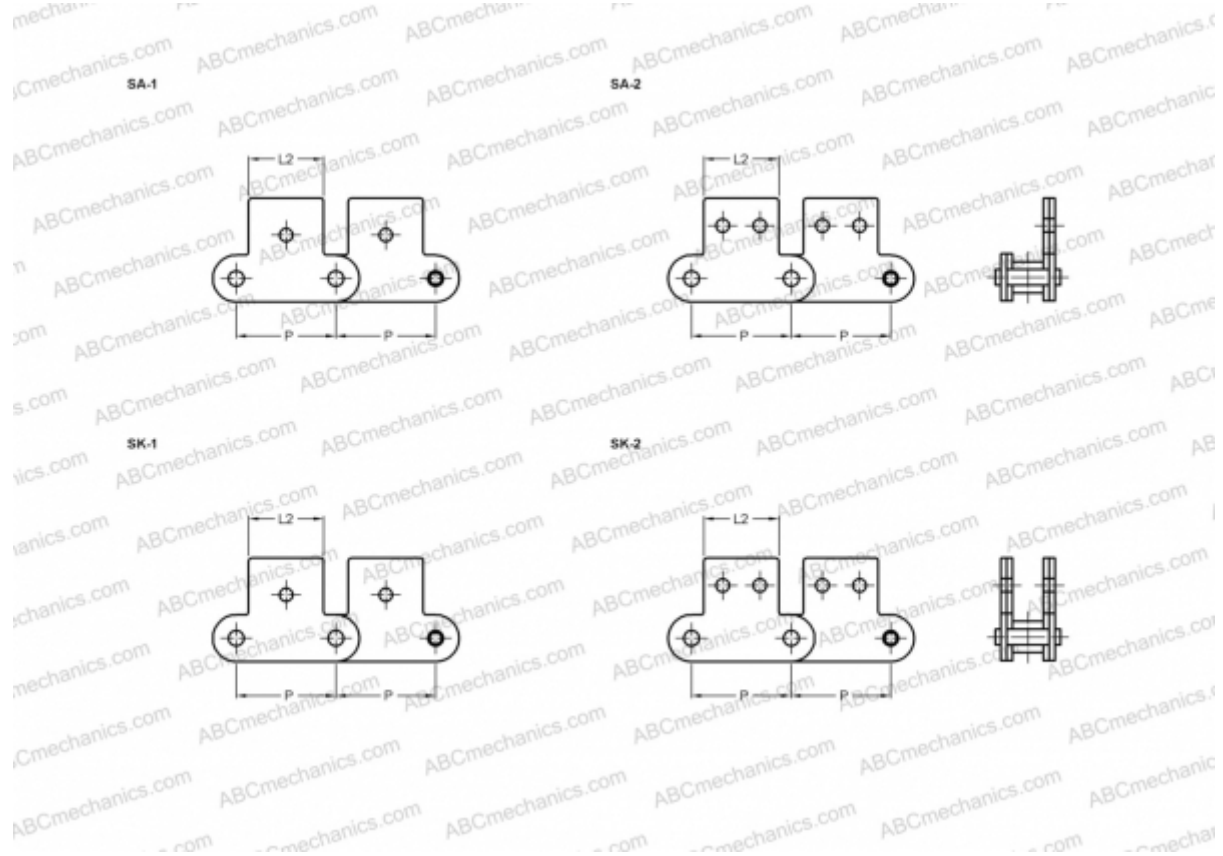

## PHC C2060L1SA1X10FT SKF

Conveyor chain

TYPE: Conveyor chain, Special roller type, Attachments SA-1/SA-2/ SK-1/SK-2 (SKF)

### Technical specification

#### DIMENSIONS, MM

P	38,100
H	32,900
L2	28,600

**MANUFACTURER** [SKF](#)

**DESIGNATION BS/ISO:** C212A

**DESIGNATION ANSI:** C2060