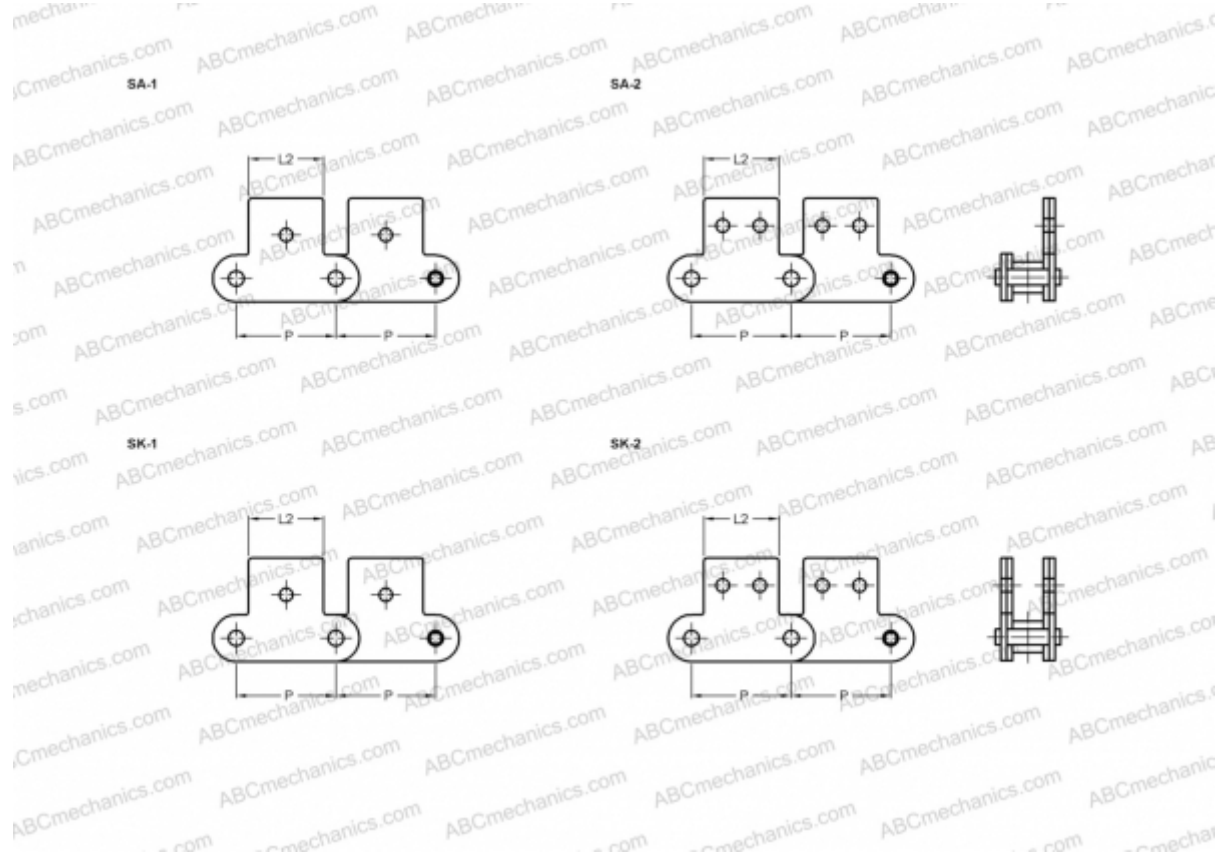

## PHC C2060L1SK1X10FT SKF

Conveyor chain

TYPE: Conveyor chain, Special roller type, Attachments SA-1/SA-2/ SK-1/SK-2 (SKF)

### Technical specification

#### DIMENSIONS, MM

P	38,100
H	32,900
L2	28,600

**MANUFACTURER** [SKF](#)

**DESIGNATION BS/ISO:** C212A

**DESIGNATION ANSI:** C2060