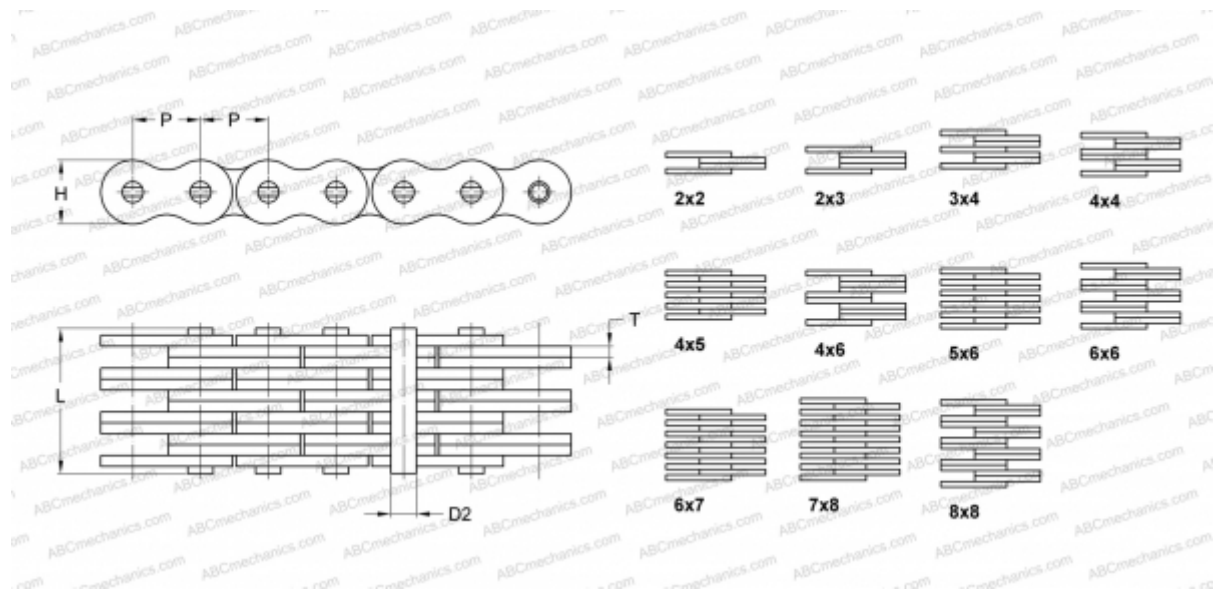

## PHC LL0844X5M SKF

Leaf Chain

TYPE: Lift chain, Standard BS/ISO (SKF), Leaf chain

### Technical specification

#### DIMENSIONS, MM

P	12,700
D2	4,450
H	10,600
T	1,600
L	15,600

**WEIGHT, KG/M** 0,840

**MANUFACTURER** [SKF](#)

**DESIGNATION BS/ISO:** LL0844