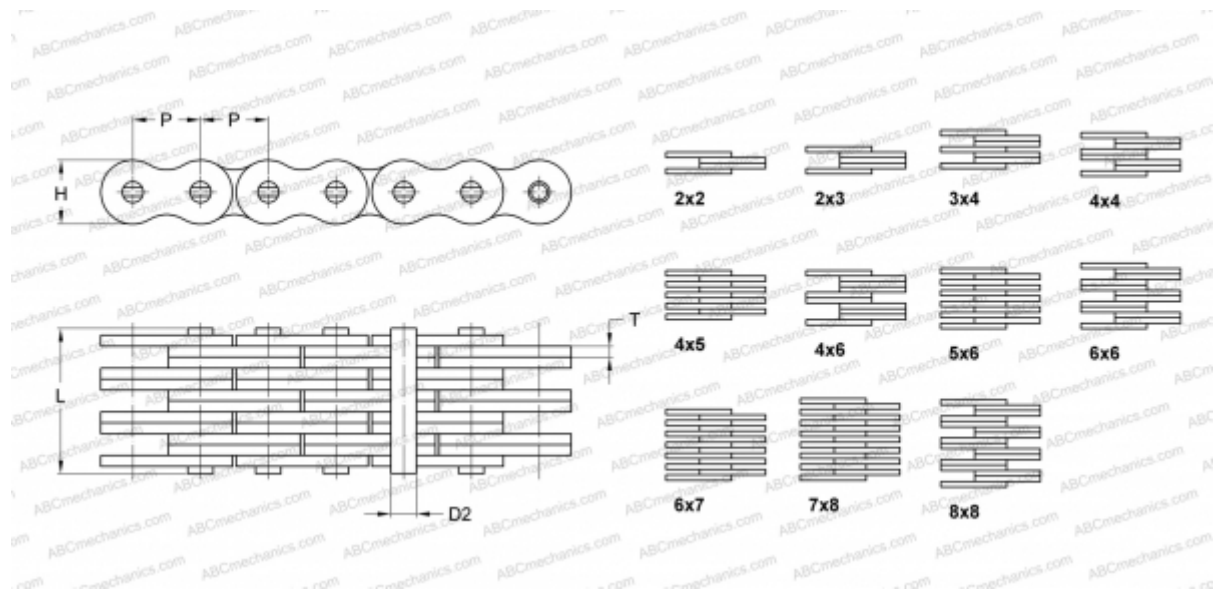

PHC LL0866X5M SKF

Leaf Chain

TYPE: Lift chain, Standard BS/ISO (SKF), Leaf chain

Technical specification

DIMENSIONS, MM

P	12,700
D2	4,450
H	10,600
T	1,600
L	22,000

WEIGHT, KG/M 1,240

MANUFACTURER [SKF](#)