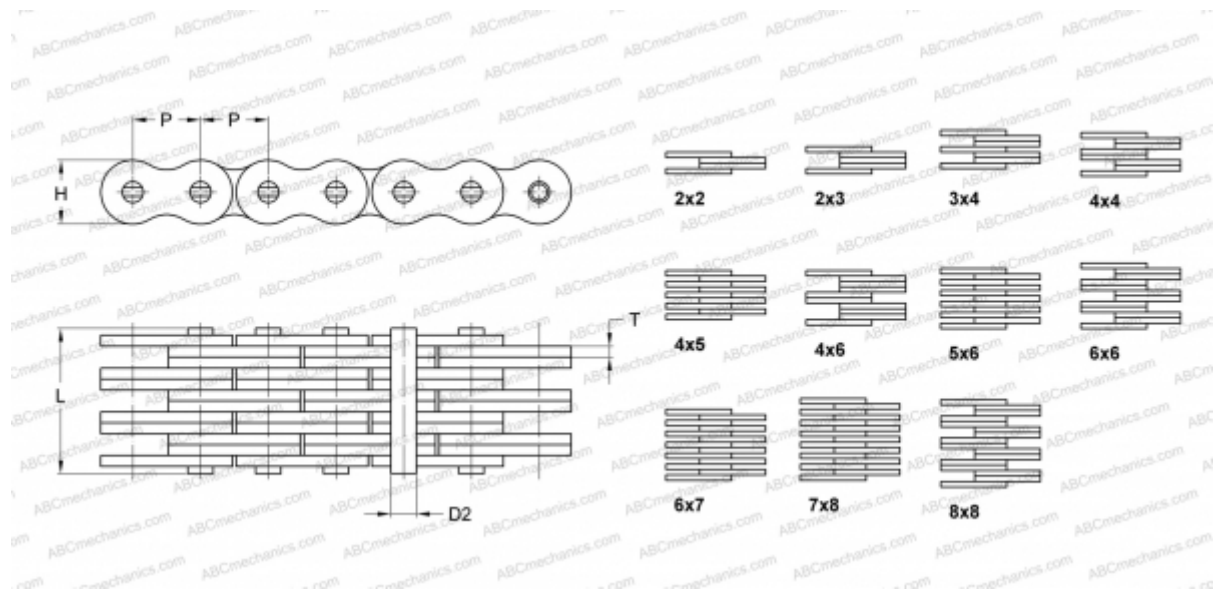

PHC LL0888X5M SKF

Leaf Chain

TYPE: Lift chain, Standard BS/ISO (SKF), Leaf chain

Technical specification

DIMENSIONS, MM

P	12,700
D2	4,450
H	10,600
T	1,600
L	28,500

WEIGHT, KG/M 1,640

MANUFACTURER [SKF](#)