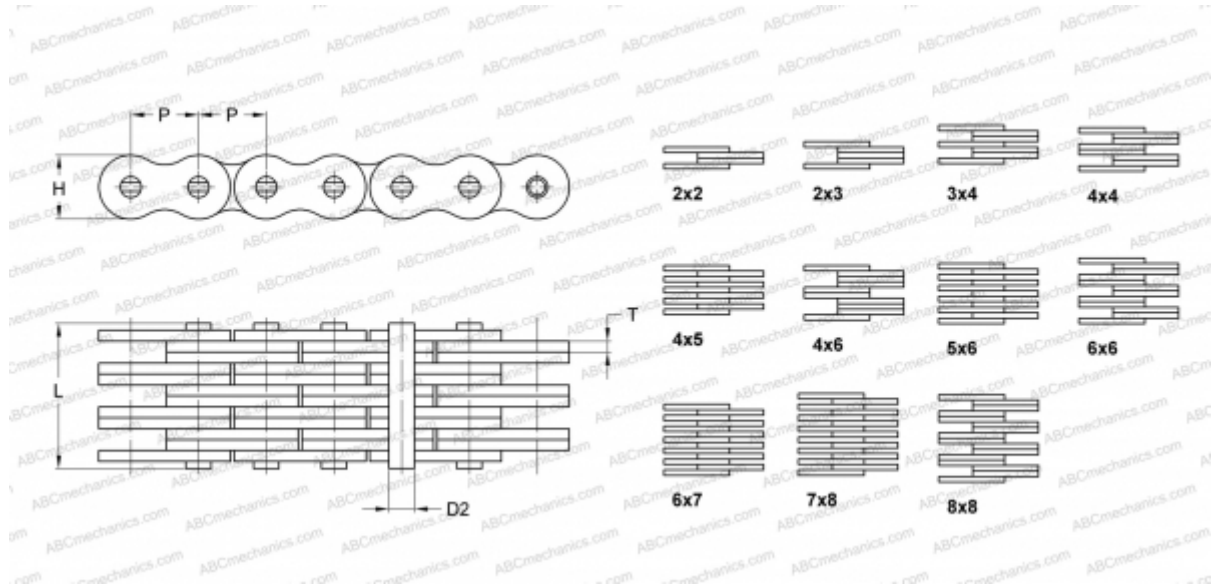

PHC LL1022X5M SKF

Leaf Chain

TYPE: Lift chain, Standard BS/ISO (SKF), Leaf chain

Technical specification

DIMENSIONS, MM

P	15,880
D2	5,080
H	13,700
T	1,600
L	9,200

WEIGHT, KG/M 0,540

MANUFACTURER [SKF](#)