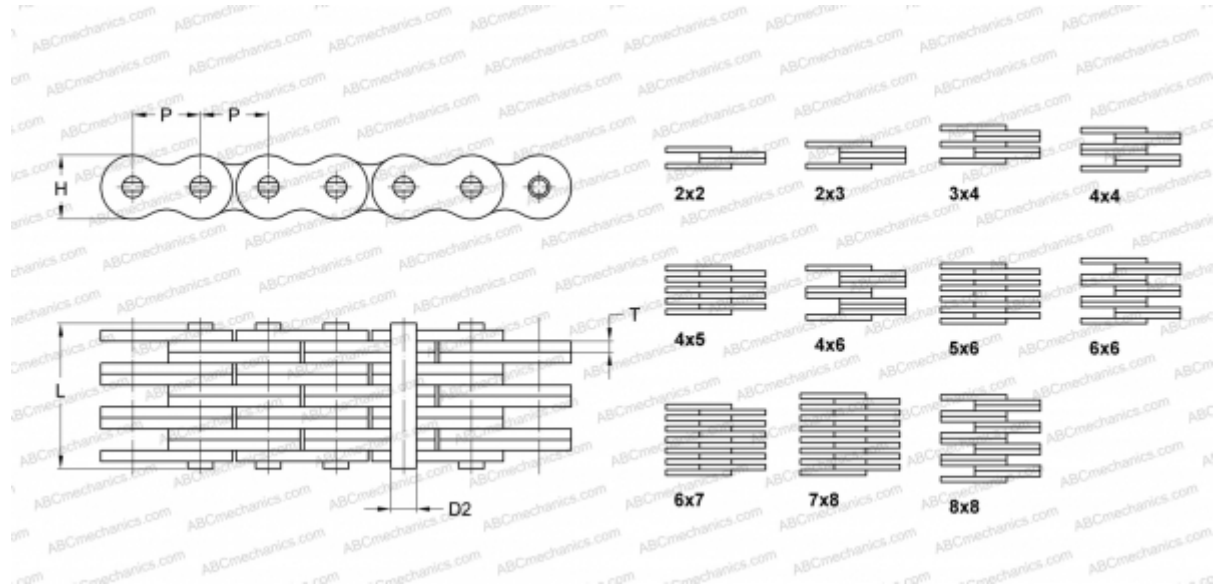

PHC LL1044X5M SKF

Leaf Chain

TYPE: Lift chain, Standard BS/ISO (SKF), Leaf chain

Technical specification

DIMENSIONS, MM

P	15,880
D2	5,080
H	13,700
T	1,600
L	15,800

WEIGHT, KG/M 1,060

MANUFACTURER [SKF](#)